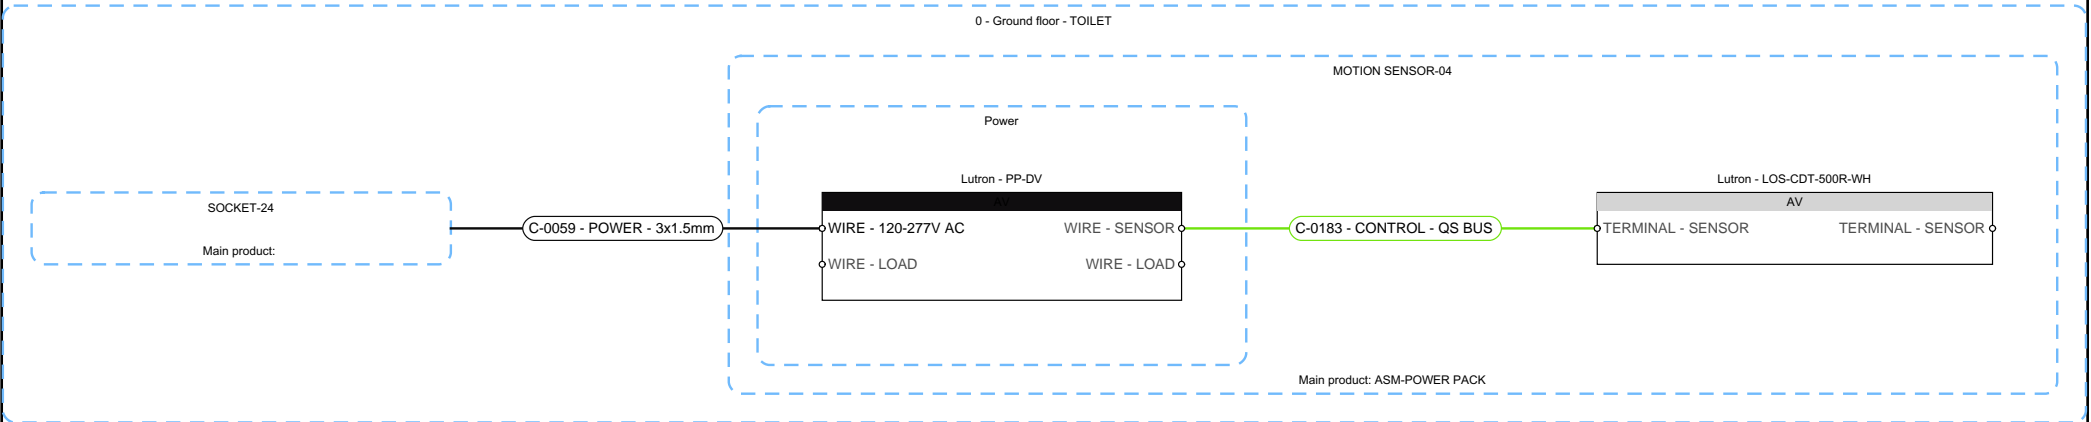

R001 - Arci-Tech House	
	0 - Ground floor - TOILET	
	Exported by: Kieran McGuire	Release: In progress
	Exported date: 3/5/2025	Release date: 3/5/2025
	Type: Multi line schematic	Papersize: A4 ~ ANSI A Page: 12 from 28
1Install 27 OLD GLOUCESTER STREET WC1N 3AX London W: https://1install.co.uk/