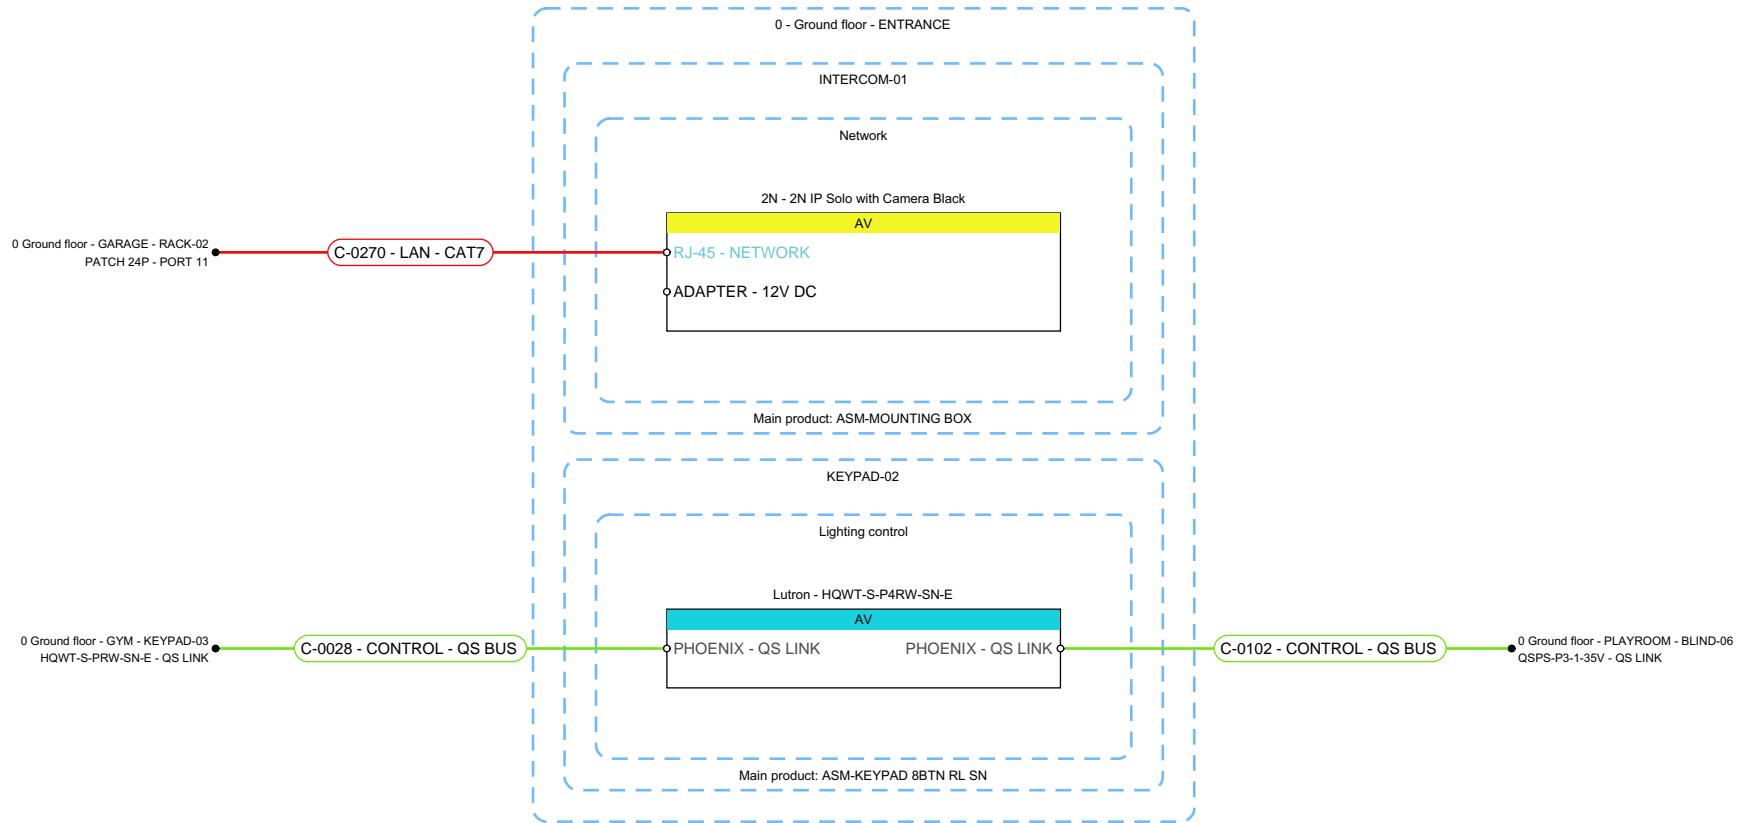

Exported by: Kieran McGuire

Release: In progress

Exported date: 3/5/2025

Release date: 3/5/2025

Type: Multi line schematic

Papersize: A4 ~ ANSI A

Page: 2 from 28

	R001 - Arci-Tech House	
	0 - Ground floor - ENTRANCE	
	Exported by: Kieran McGuire	Release: In progress
	Exported date: 3/5/2025	Release date: 3/5/2025
	Type: Multi line schematic	Papersize: A4 ~ ANSI A Page: 3 from 28
1Install 27 OLD GLOUCESTER STREET WC1N 3AX London W: https://1install.co.uk/		