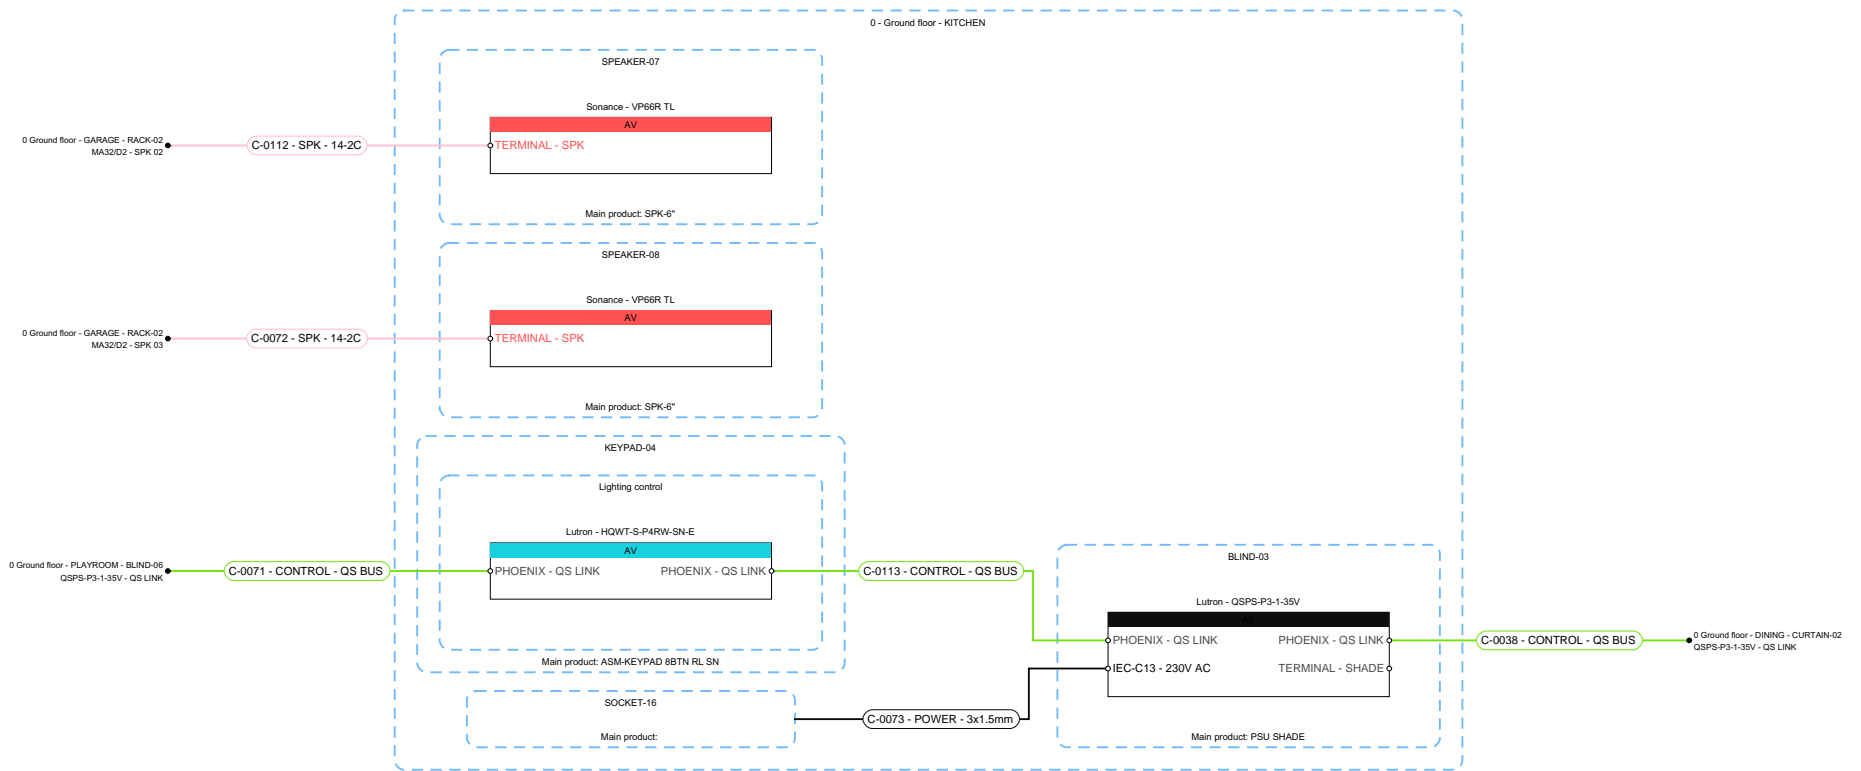

1Install
27 OLD GLOUCESTER STREET
WC1N 3AX London
W: <https://1install.co.uk/>

R001 - Arci-Tech House

0 - Ground floor - KITCHEN

Exported by: Kieran McGuire

Release: In progress

Exported date: 3/5/2025

Release date: 3/5/2025

Type: Multi line schematic

Papersize: A4 ~ ANSI A

Page: 6 from 28