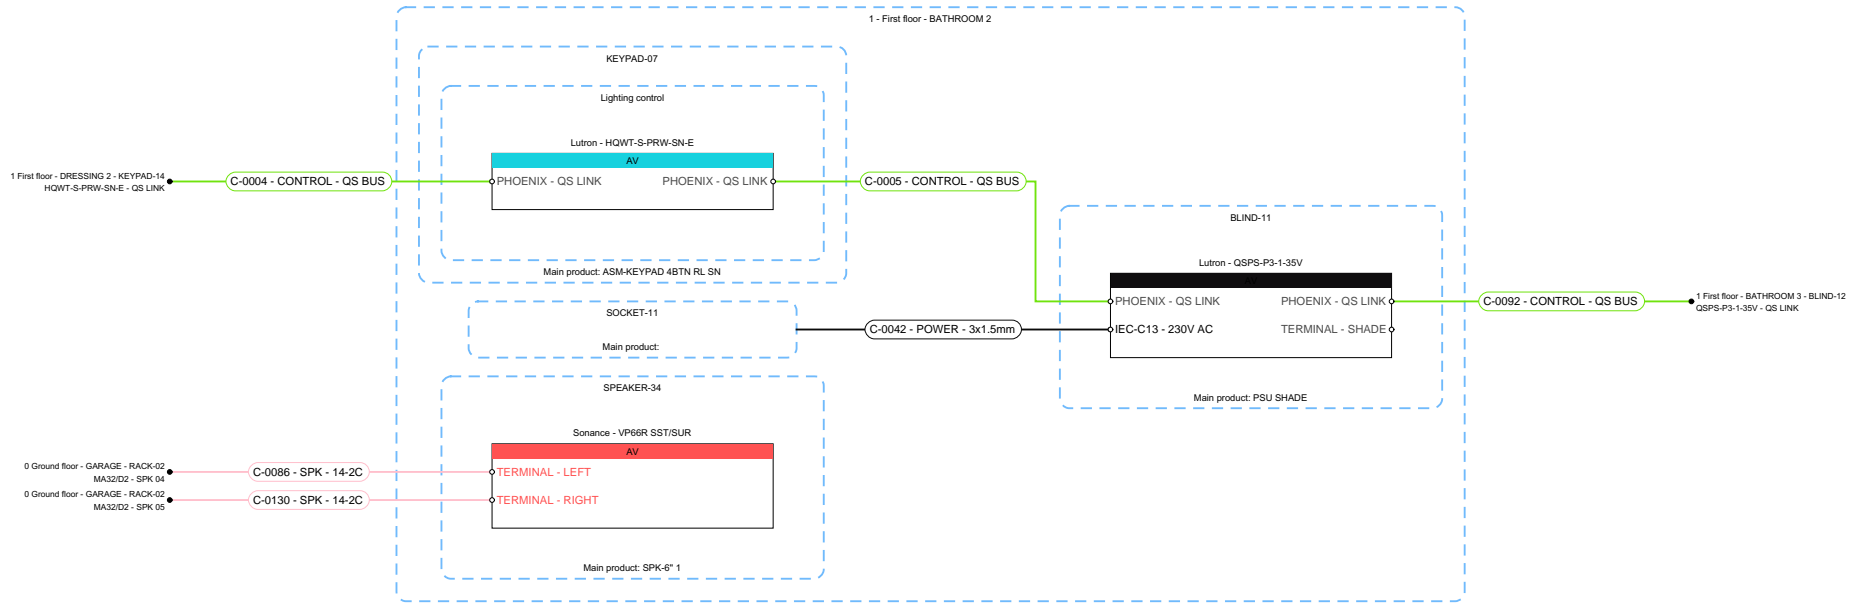

R001 - Arci-Tech House	
	1 - First floor - BATHROOM 2	
	Exported by: Kieran McGuire	Release: In progress
	Exported date: 3/5/2025	Release date: 3/5/2025
	Type: Multi line schematic	Papersize: A4 ~ ANSI A Page: 15 from 28
1Install 27 OLD GLOUCESTER STREET WC1N 3AX London W: https://1install.co.uk/