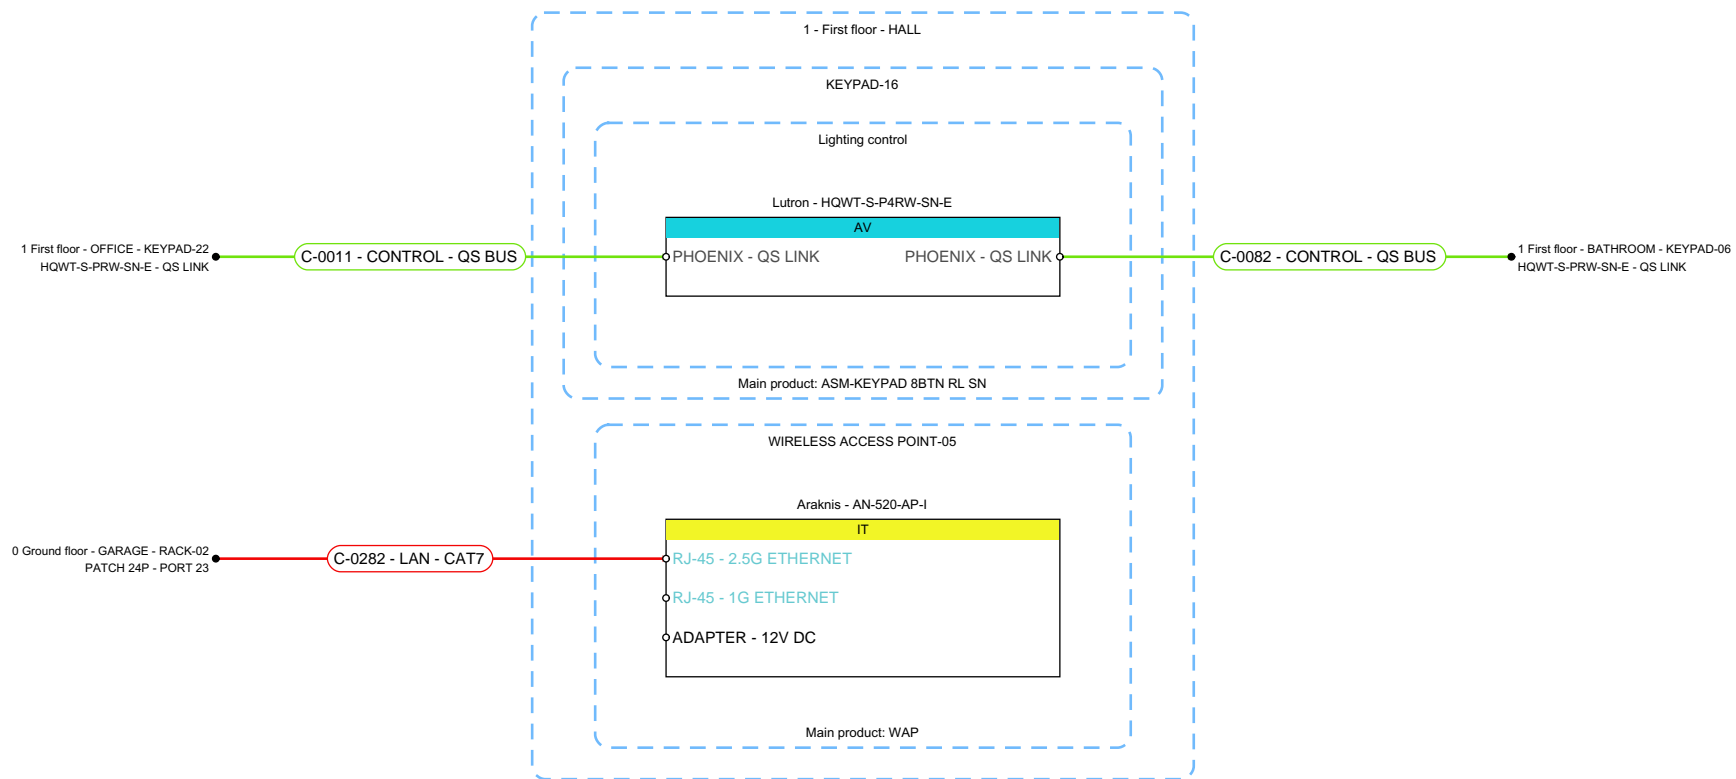

R001 - Arci-Tech House	
	1 - First floor - HALL	
	Exported by: Kieran McGuire	Release: In progress
	Exported date: 3/5/2025	Release date: 3/5/2025
	Type: Multi line schematic	Papersize: A4 ~ ANSI A Page: 24 from 28
1Install 27 OLD GLOUCESTER STREET WC1N 3AX London W: https://1install.co.uk/