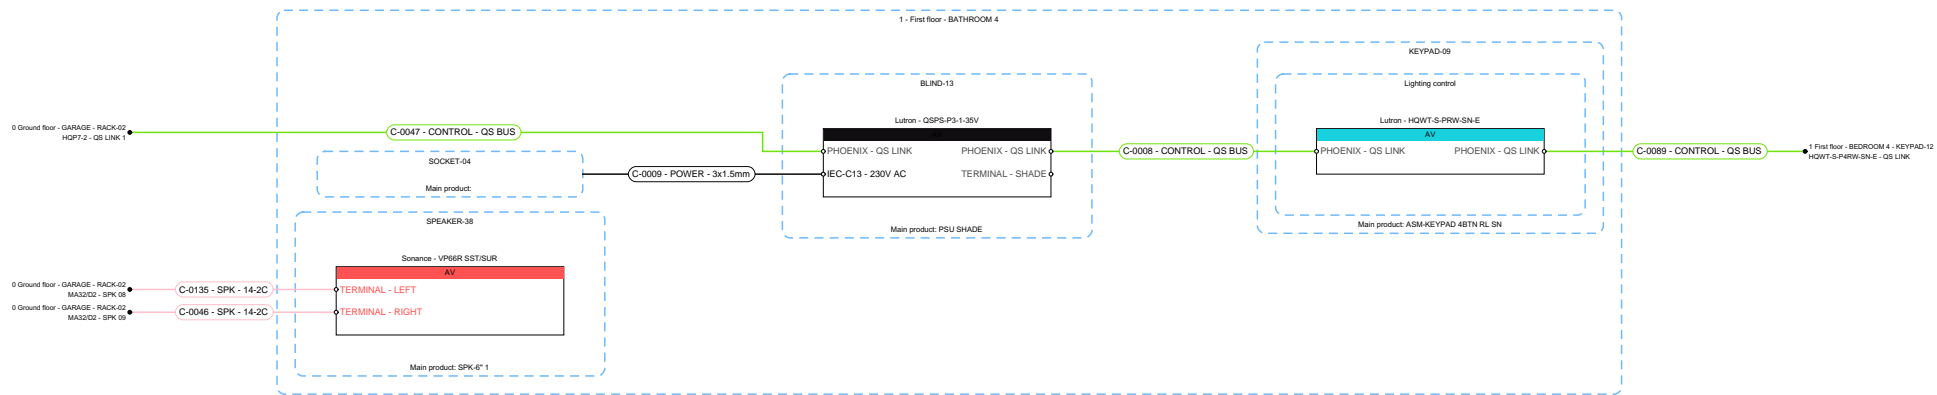

R001 - Arci-Tech House	
	1 - First floor - BATHROOM 4	
	Exported by: Kieran McGuire	Release: In progress
	Exported date: 3/5/2025	Release date: 3/5/2025
	Type: Multi line schematic	Papersize: A4 ~ ANSI A Page: 17 from 28
1Install 27 OLD GLOUCESTER STREET WC1N 3AX London W: https://1install.co.uk/