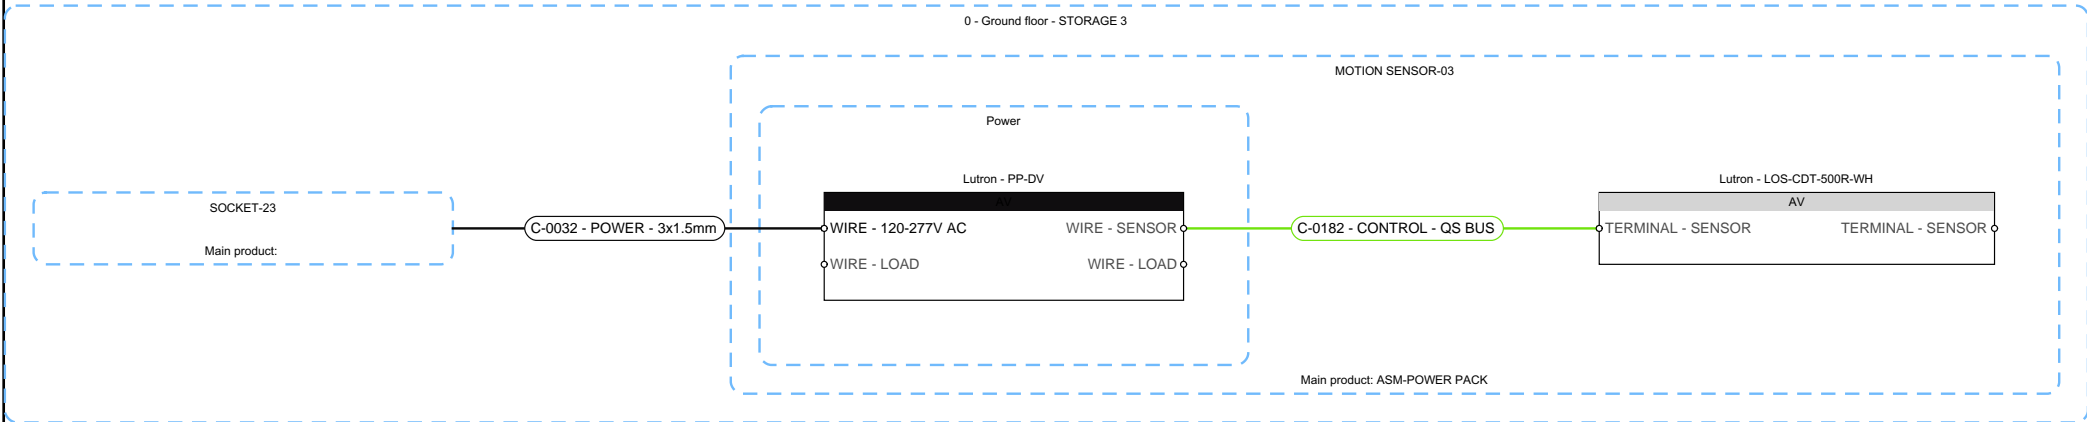

R001 - Arci-Tech House	
	0 - Ground floor - STORAGE 3	
	Exported by: Kieran McGuire	Release: In progress
	Exported date: 3/5/2025	Release date: 3/5/2025
	Type: Multi line schematic	Papersize: A4 ~ ANSI A Page: 11 from 28
1Install 27 OLD GLOUCESTER STREET WC1N 3AX London W: https://1install.co.uk/