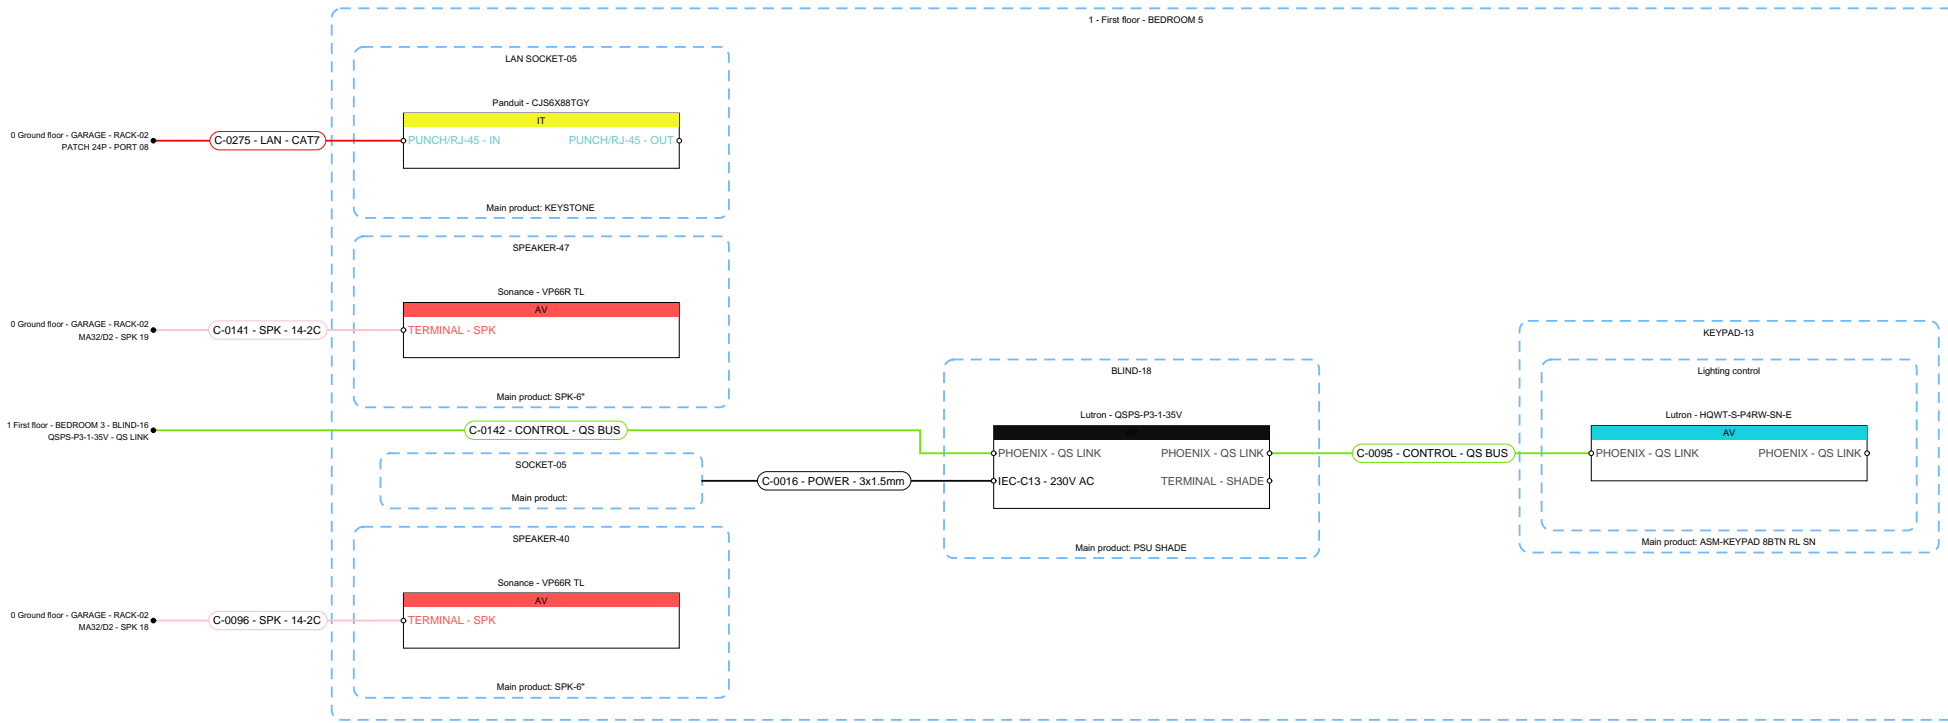

R001 - Arci-Tech House	
	1 - First floor - BEDROOM 5	
	Exported by: Kieran McGuire	Release: In progress
	Exported date: 3/5/2025	Release date: 3/5/2025
	Type: Multi line schematic	Papersize: A4 ~ ANSI A Page: 21 from 28
1Install 27 OLD GLOUCESTER STREET WC1N 3AX London W: https://1install.co.uk/