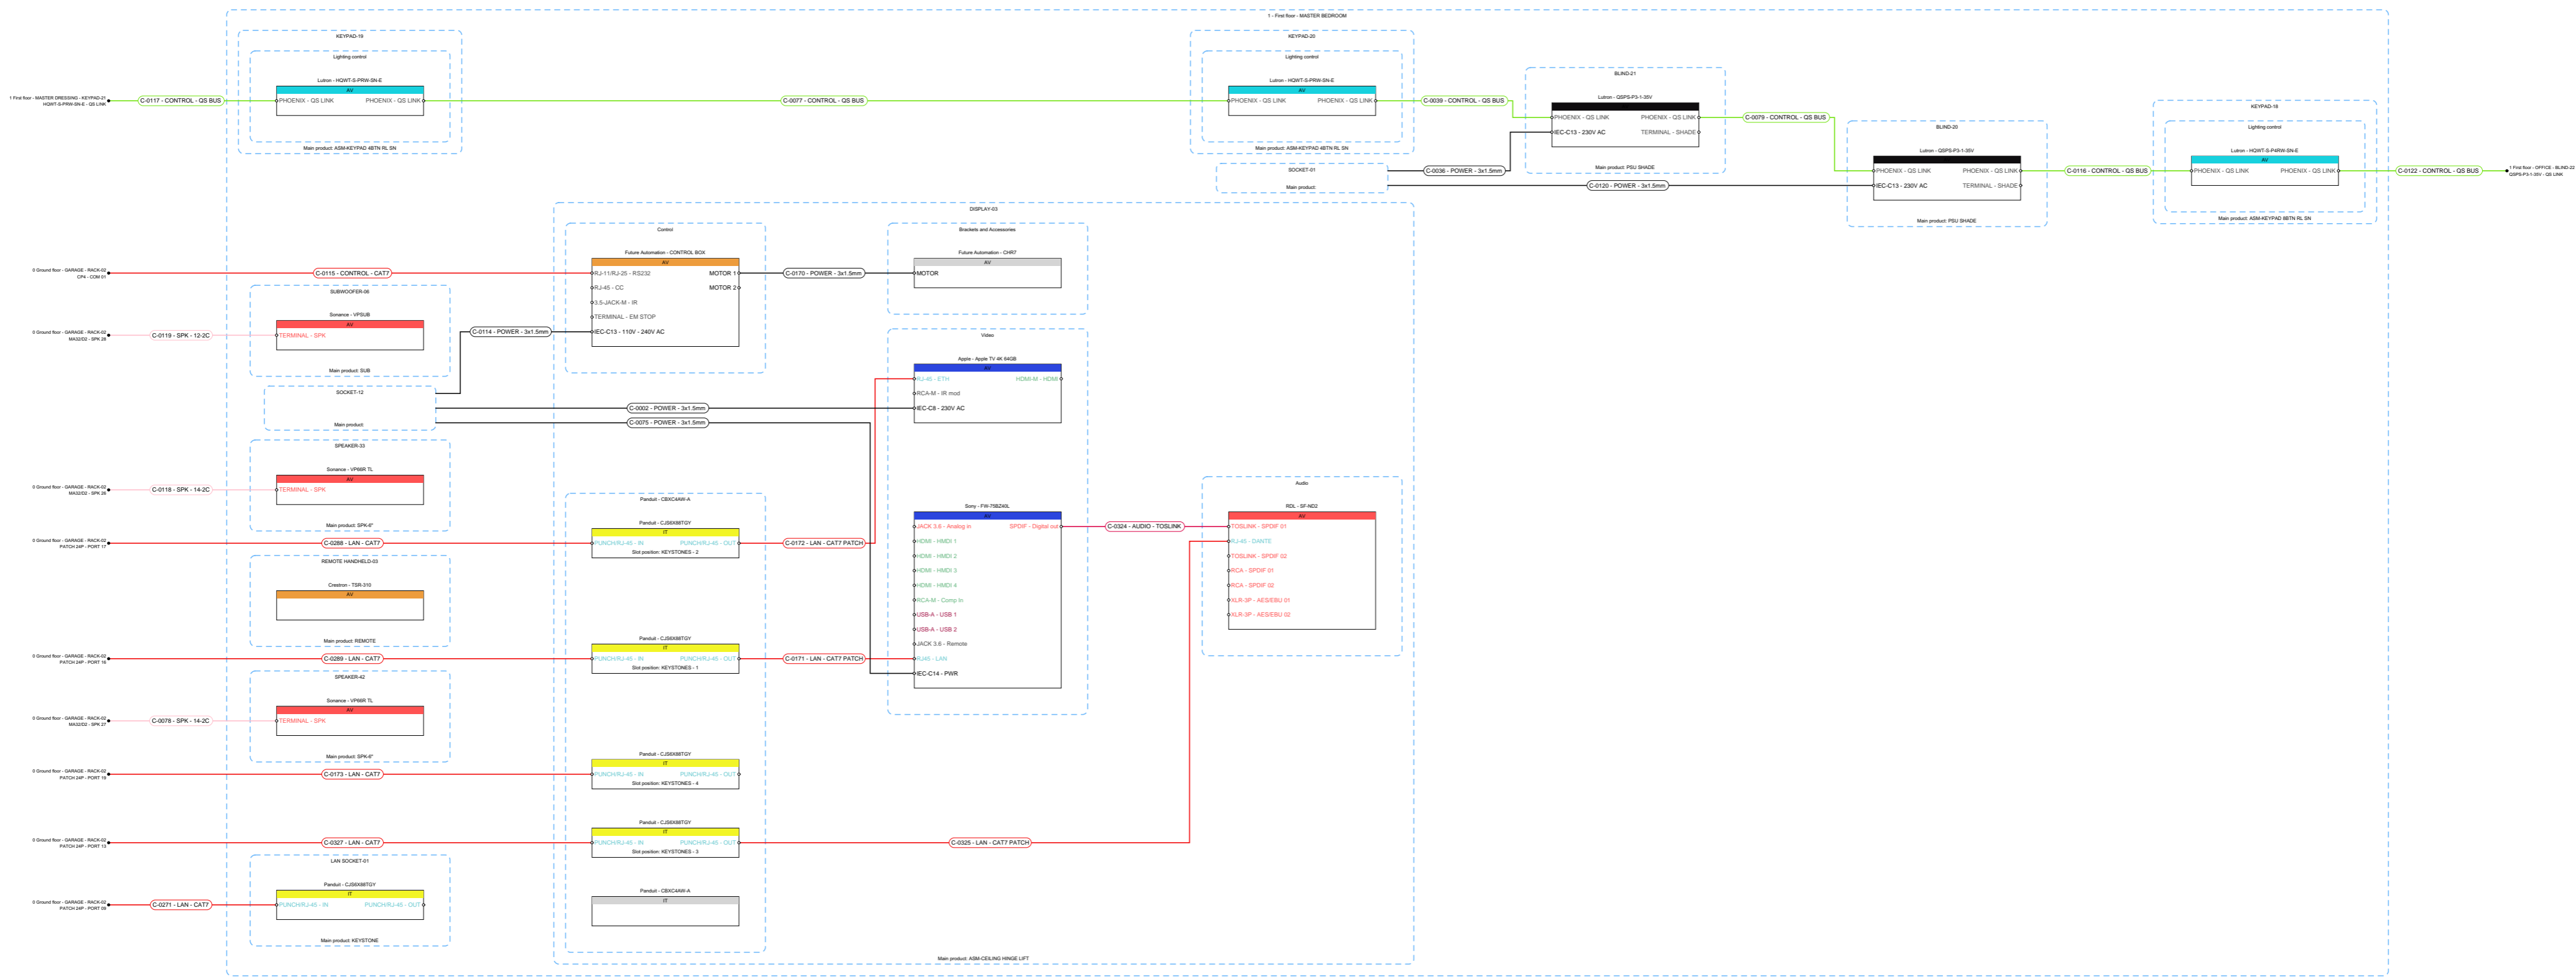

1Install 27 OLD GLOUCESTER STREET WC1N 3AX London W: https://1install.co.uk/	R001 - Arci-Tech House	
	1 - First floor - MASTER BEDROOM	
	Exported by: Kieran McGuire	Release: In progress
	Exported date: 3/5/2025	Release date: 3/5/2025
	Type: Multi line schematic	Papersize: A2 - ANSI C Page: 26 from 28