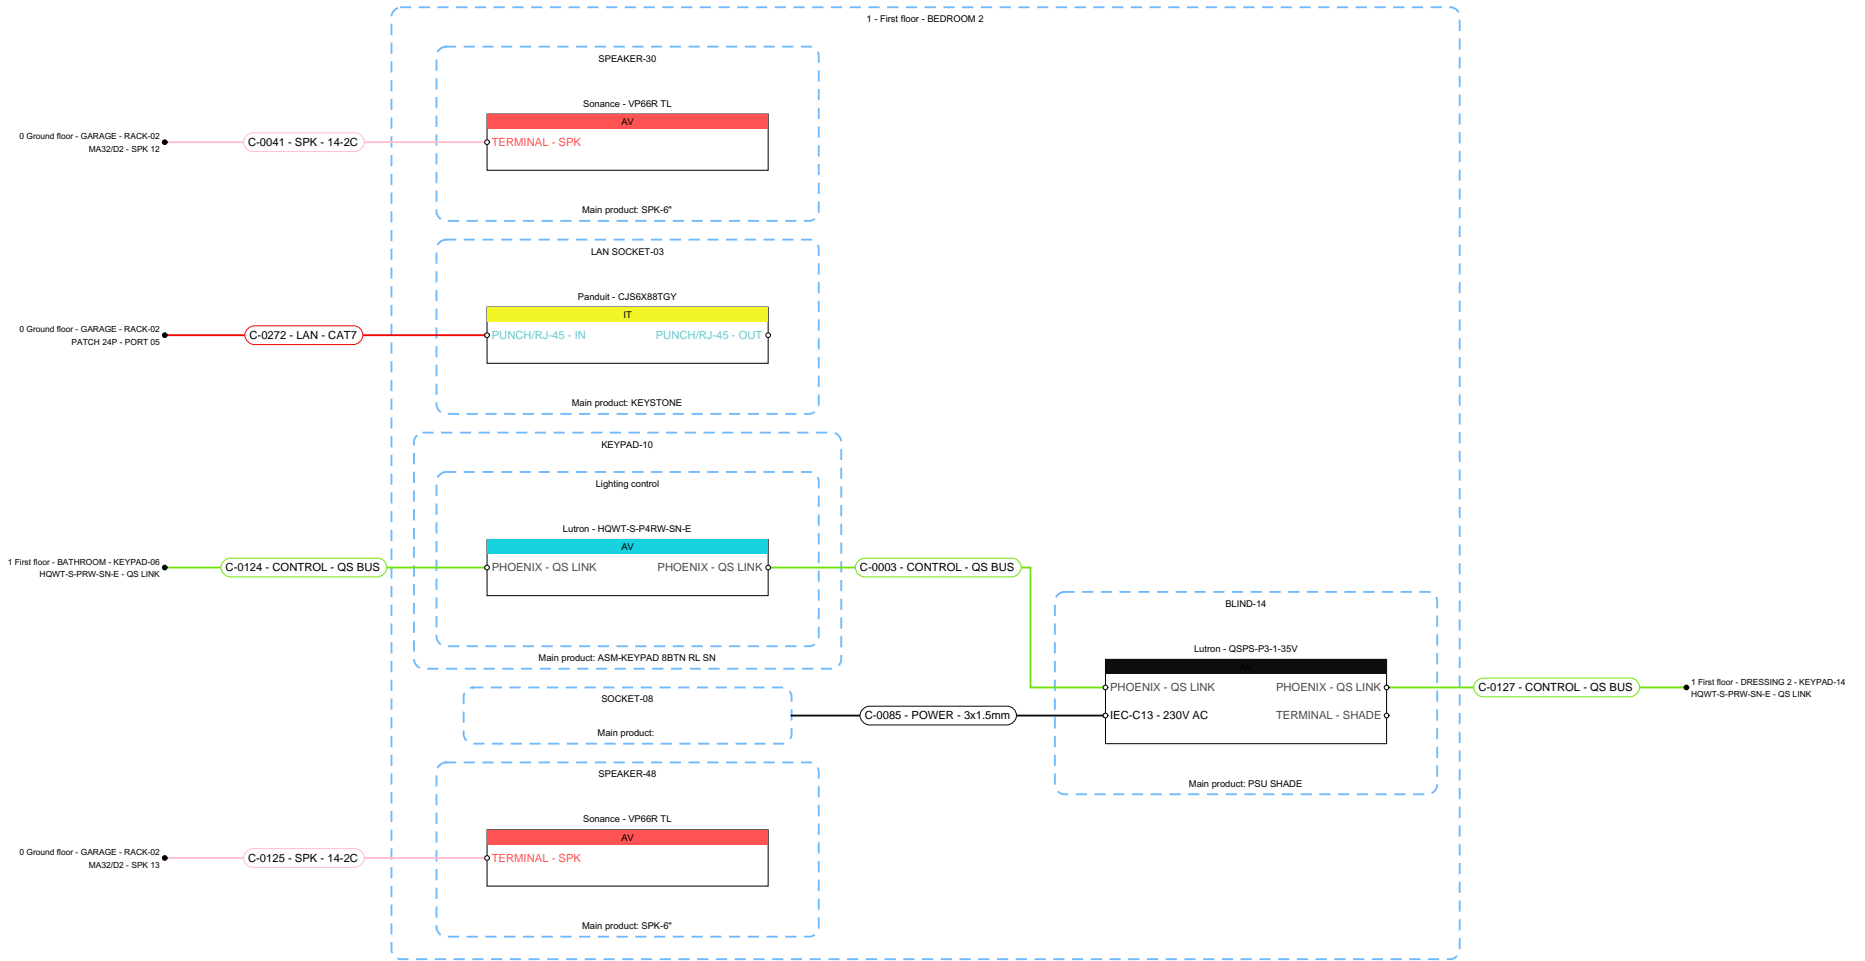

R001 - Arci-Tech House	
	1 - First floor - BEDROOM 2	
	Exported by: Kieran McGuire	Release: In progress
	Exported date: 3/5/2025	Release date: 3/5/2025
	Type: Multi line schematic	Papersize: A4 ~ ANSI A Page: 18 from 28
1Install 27 OLD GLOUCESTER STREET WC1N 3AX London W: https://1install.co.uk/