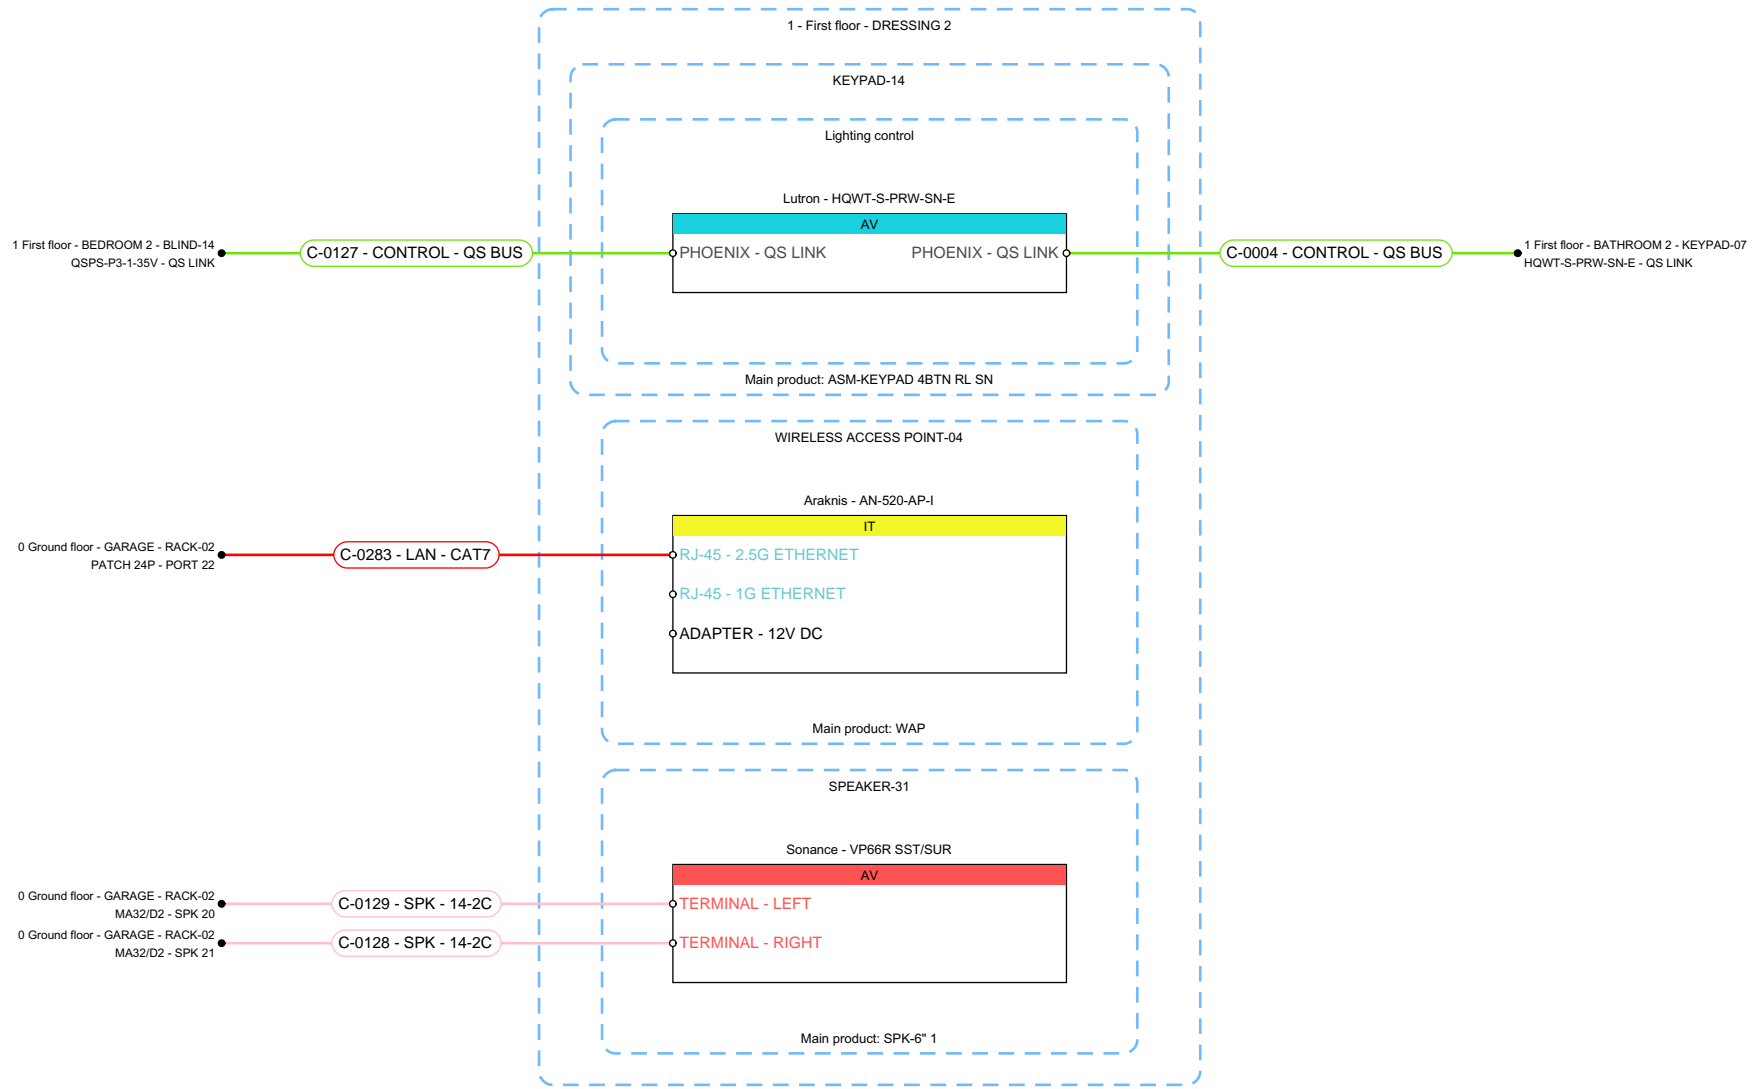

R001 - Arci-Tech House	
	1 - First floor - DRESSING 2	
	Exported by: Kieran McGuire	Release: In progress
	Exported date: 3/5/2025	Release date: 3/5/2025
	Type: Multi line schematic	Papersize: A4 ~ ANSI A Page: 22 from 28
1Install 27 OLD GLOUCESTER STREET WC1N 3AX London W: https://1install.co.uk/