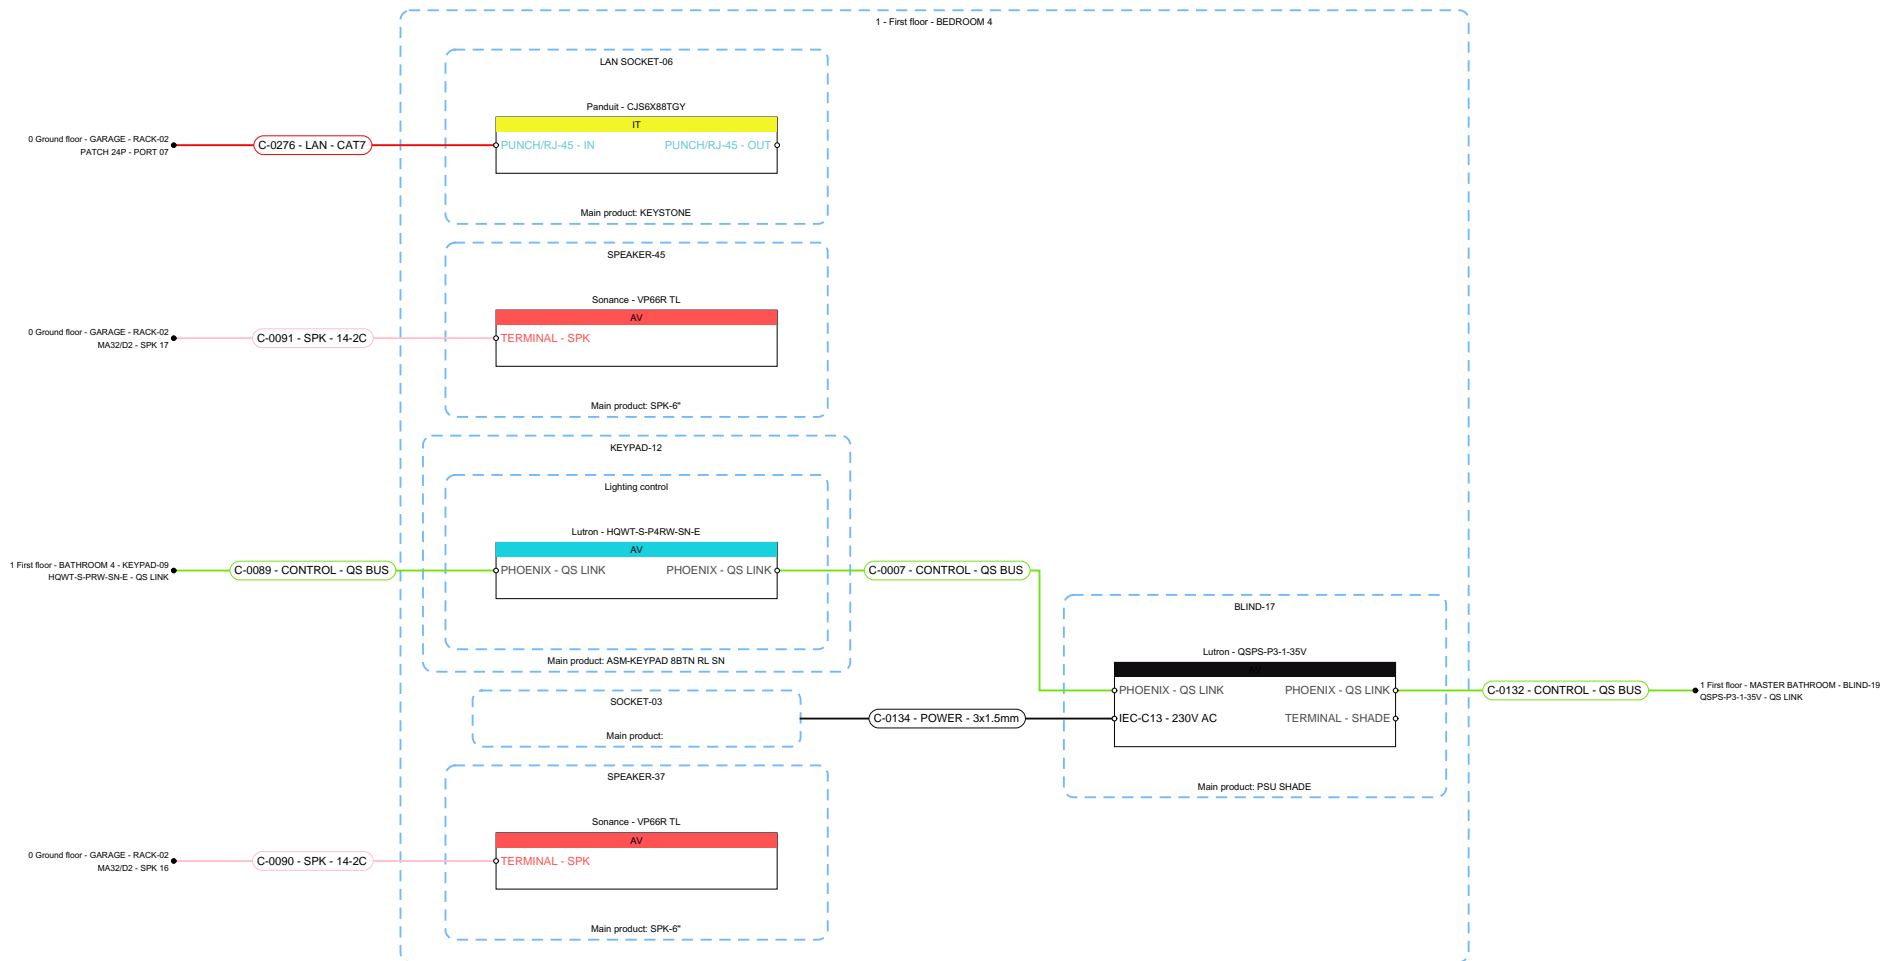

R001 - Arci-Tech House	
	1 - First floor - BEDROOM 4	
	Exported by: Kieran McGuire	Release: In progress
	Exported date: 3/5/2025	Release date: 3/5/2025
	Type: Multi line schematic	Papersize: A4 ~ ANSI A Page: 20 from 28
1Install 27 OLD GLOUCESTER STREET WC1N 3AX London W: https://1install.co.uk/