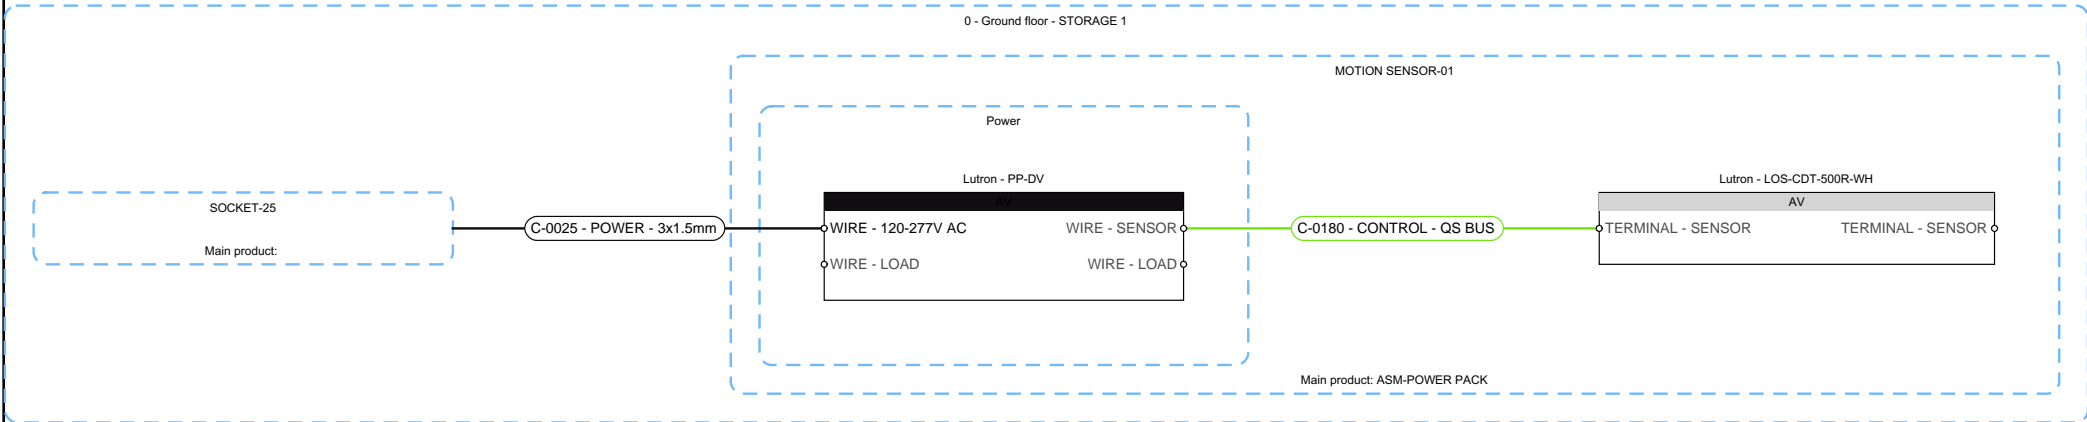

R001 - Arci-Tech House	
	0 - Ground floor - STORAGE 1	
	Exported by: Kieran McGuire	Release: In progress
	Exported date: 3/5/2025	Release date: 3/5/2025
	Type: Multi line schematic	Papersize: A4 ~ ANSI A Page: 9 from 28
1Install 27 OLD GLOUCESTER STREET WC1N 3AX London W: https://1install.co.uk/