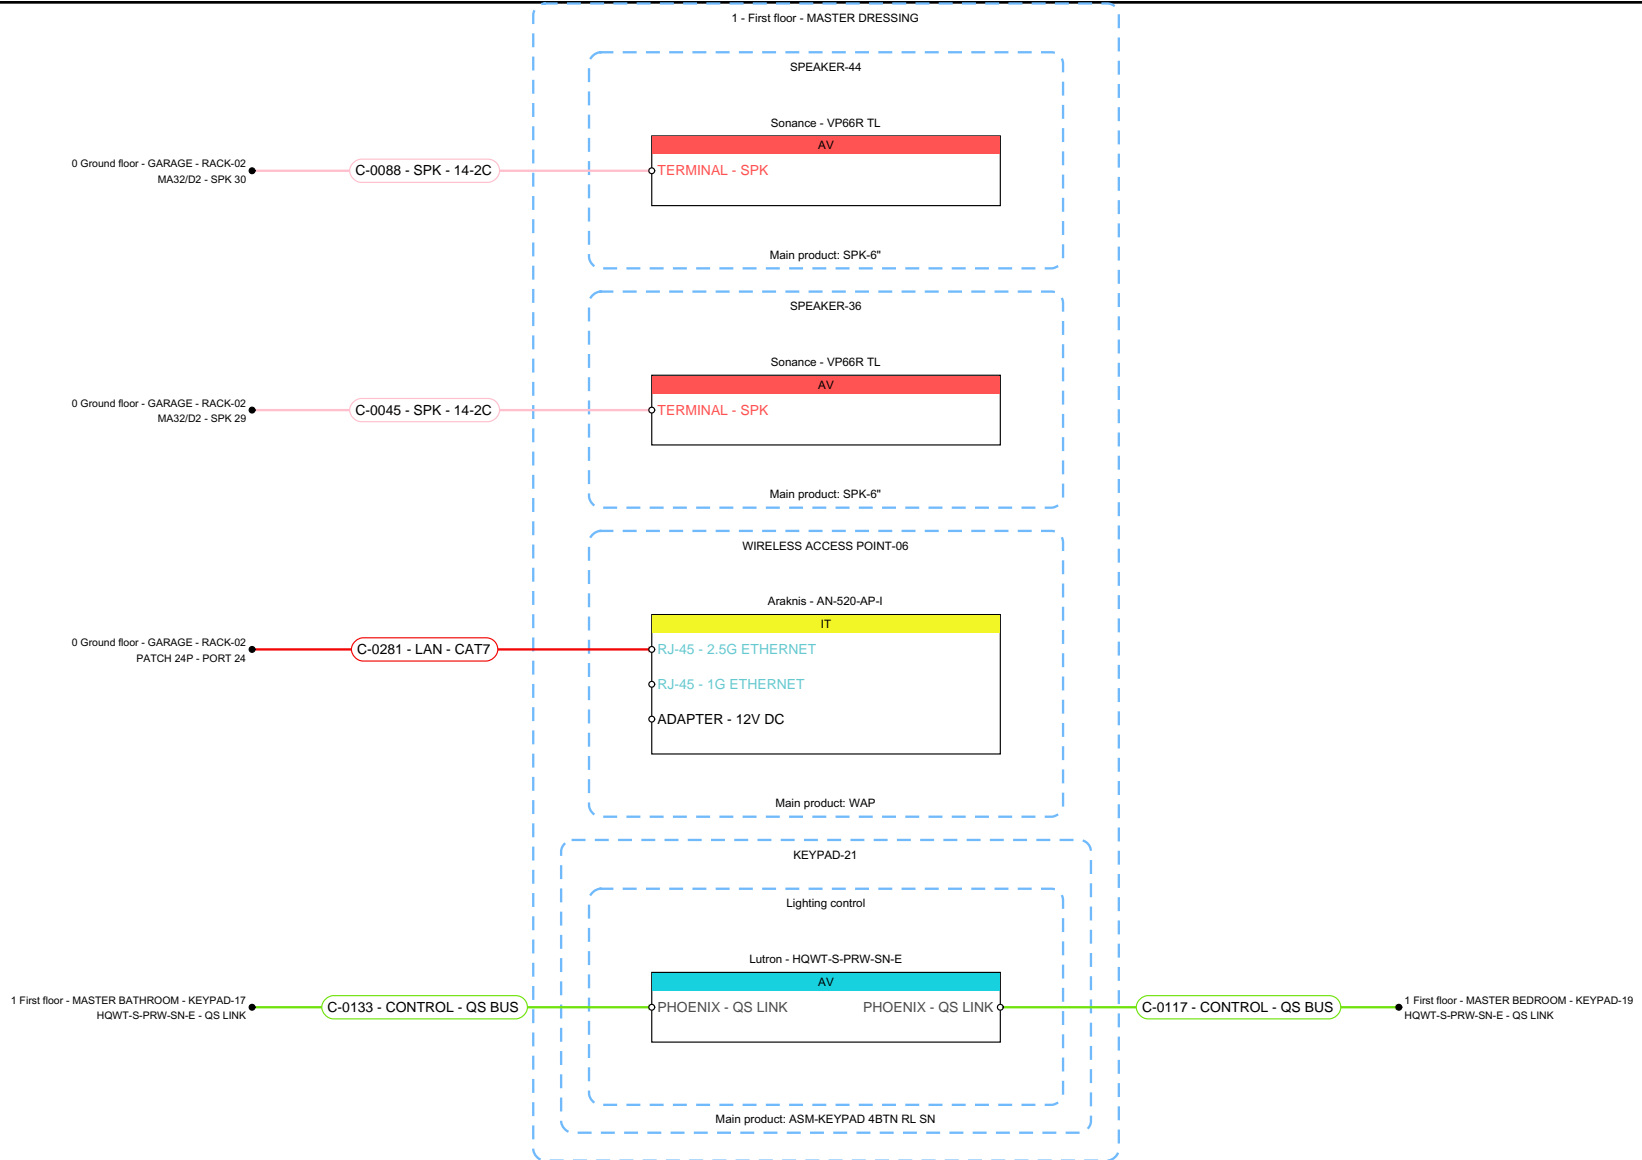

1Install
27 OLD GLOUCESTER STREET
WC1N 3AX London
W: <https://1install.co.uk/>

R001 - Arci-Tech House

1 - First floor - MASTER DRESSING

Exported by: Kieran McGuire

Release: In progress

Exported date: 3/5/2025

Release date: 3/5/2025

Type: Multi line schematic

Papersize: A4 ~ ANSI A

Page: 27 from 28