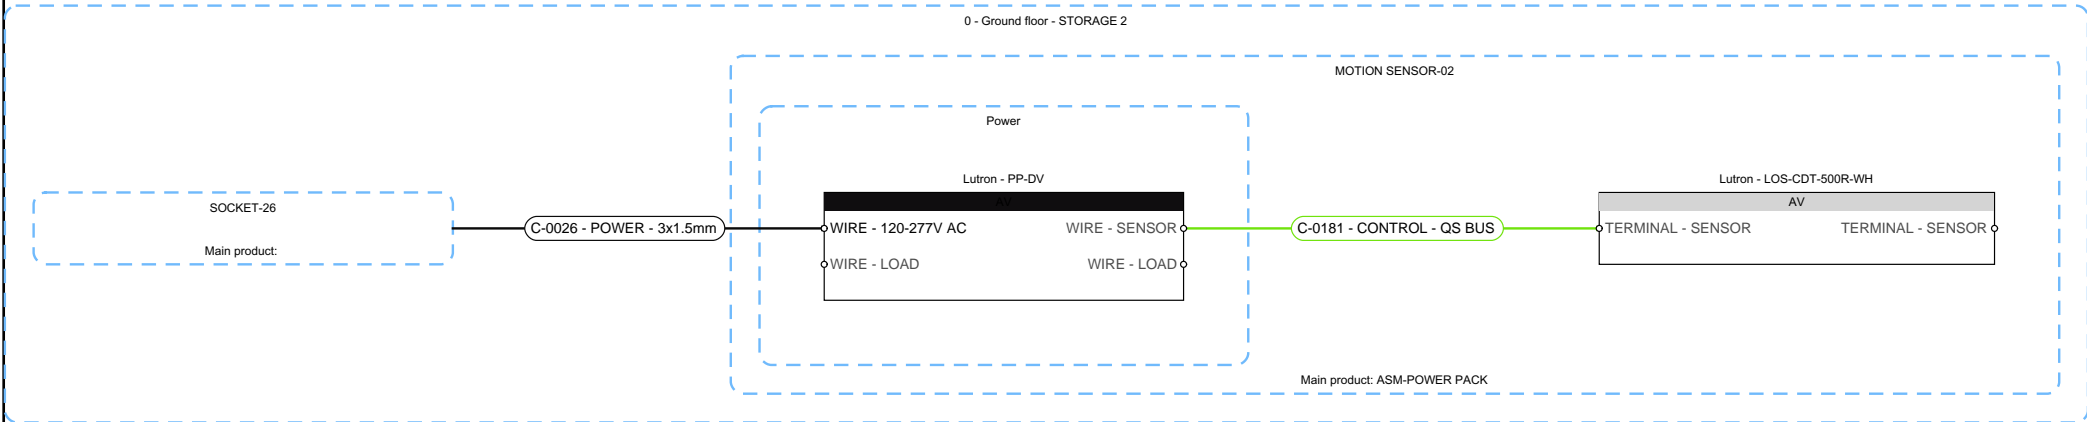

R001 - Arci-Tech House	
	0 - Ground floor - STORAGE 2	
	Exported by: Kieran McGuire	Release: In progress
	Exported date: 3/5/2025	Release date: 3/5/2025
	Type: Multi line schematic	Papersize: A4 ~ ANSI A Page: 10 from 28
1Install 27 OLD GLOUCESTER STREET WC1N 3AX London W: https://1install.co.uk/