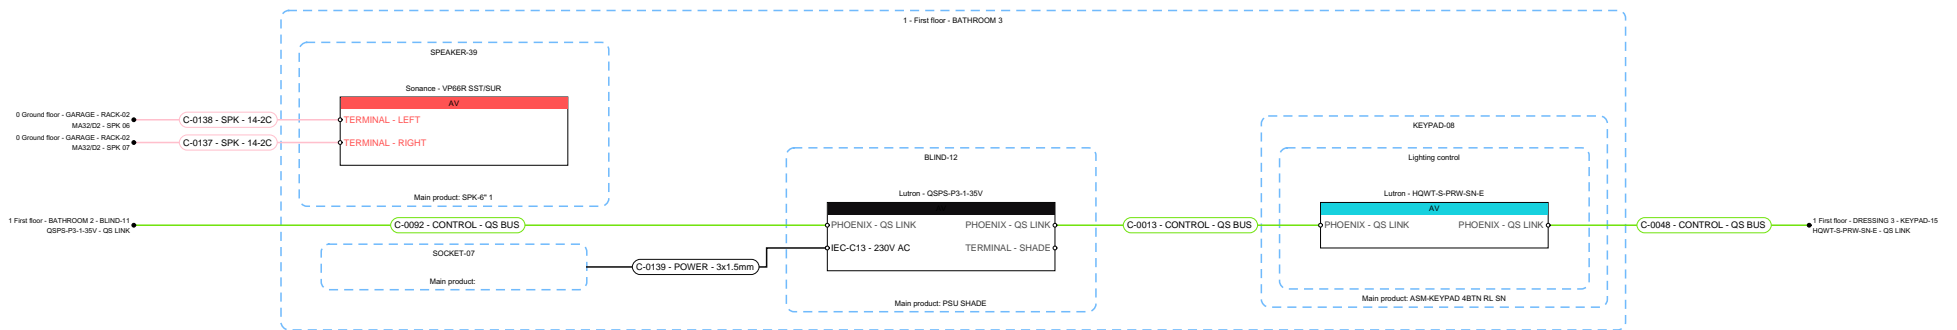

1Install
27 OLD GLOUCESTER STREET
WC1N 3AX London
W: <https://1install.co.uk/>

R001 - Arci-Tech House

1 - First floor - BATHROOM 3

Exported by: Kieran McGuire

Release: In progress

Exported date: 3/5/2025

Release date: 3/5/2025

Type: Multi line schematic

Papersize: A4 ~ ANSI A

Page: 16 from 28