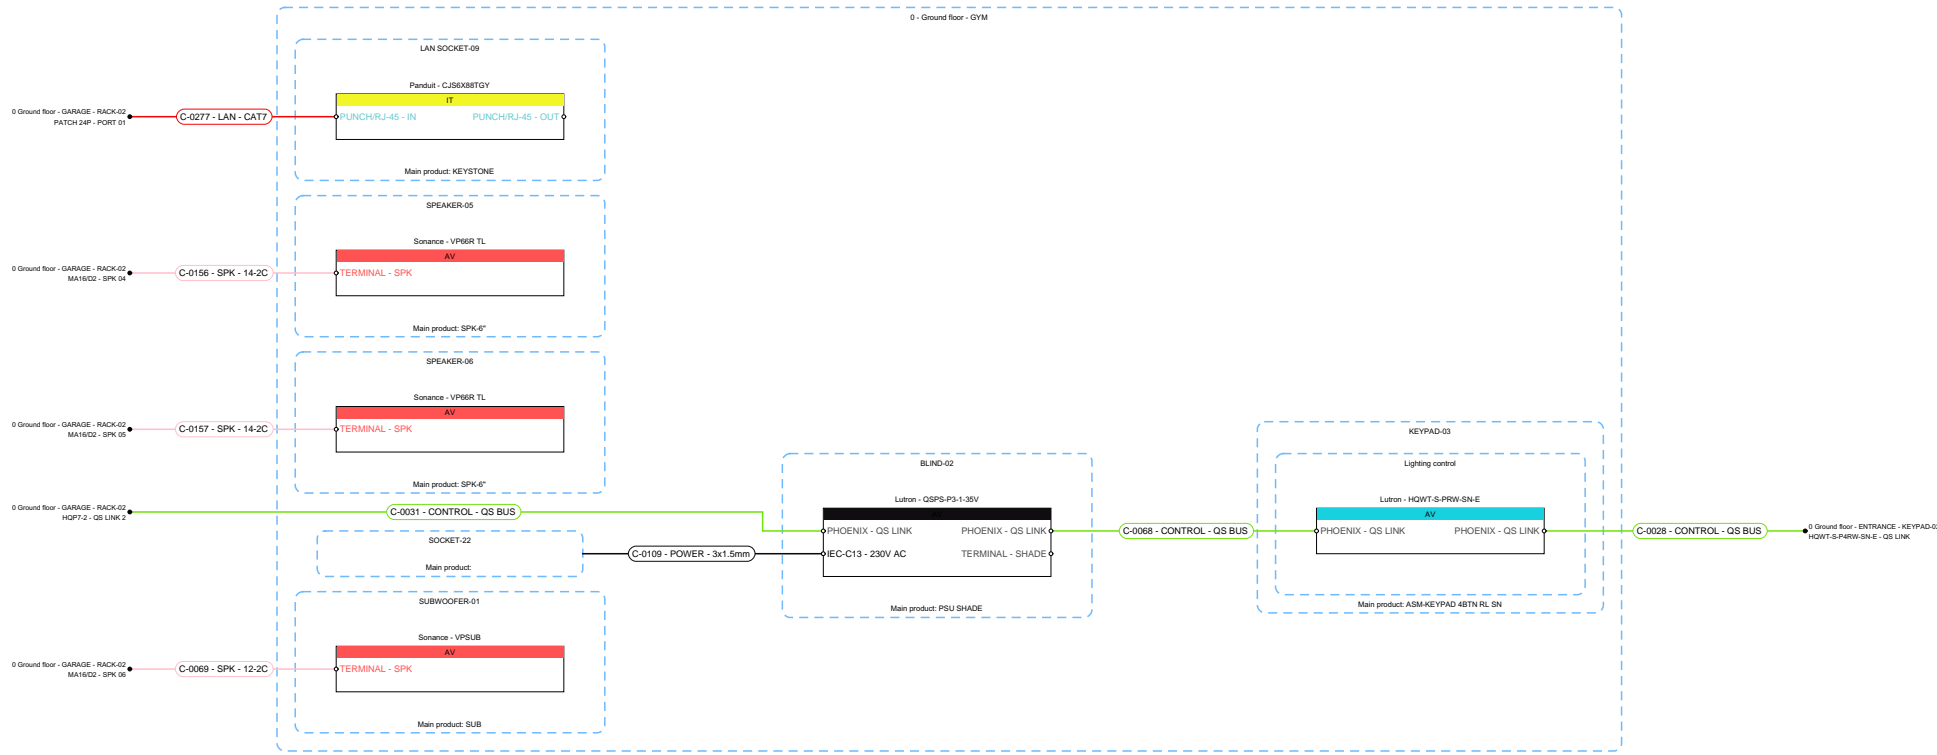

R001 - Arci-Tech House	
	0 - Ground floor - GYM	
	Exported by: Kieran McGuire	Release: In progress
	Exported date: 3/5/2025	Release date: 3/5/2025
	Type: Multi line schematic	Papersize: A4 ~ ANSI A Page: 5 from 28
1Install 27 OLD GLOUCESTER STREET WC1N 3AX London W: https://1install.co.uk/