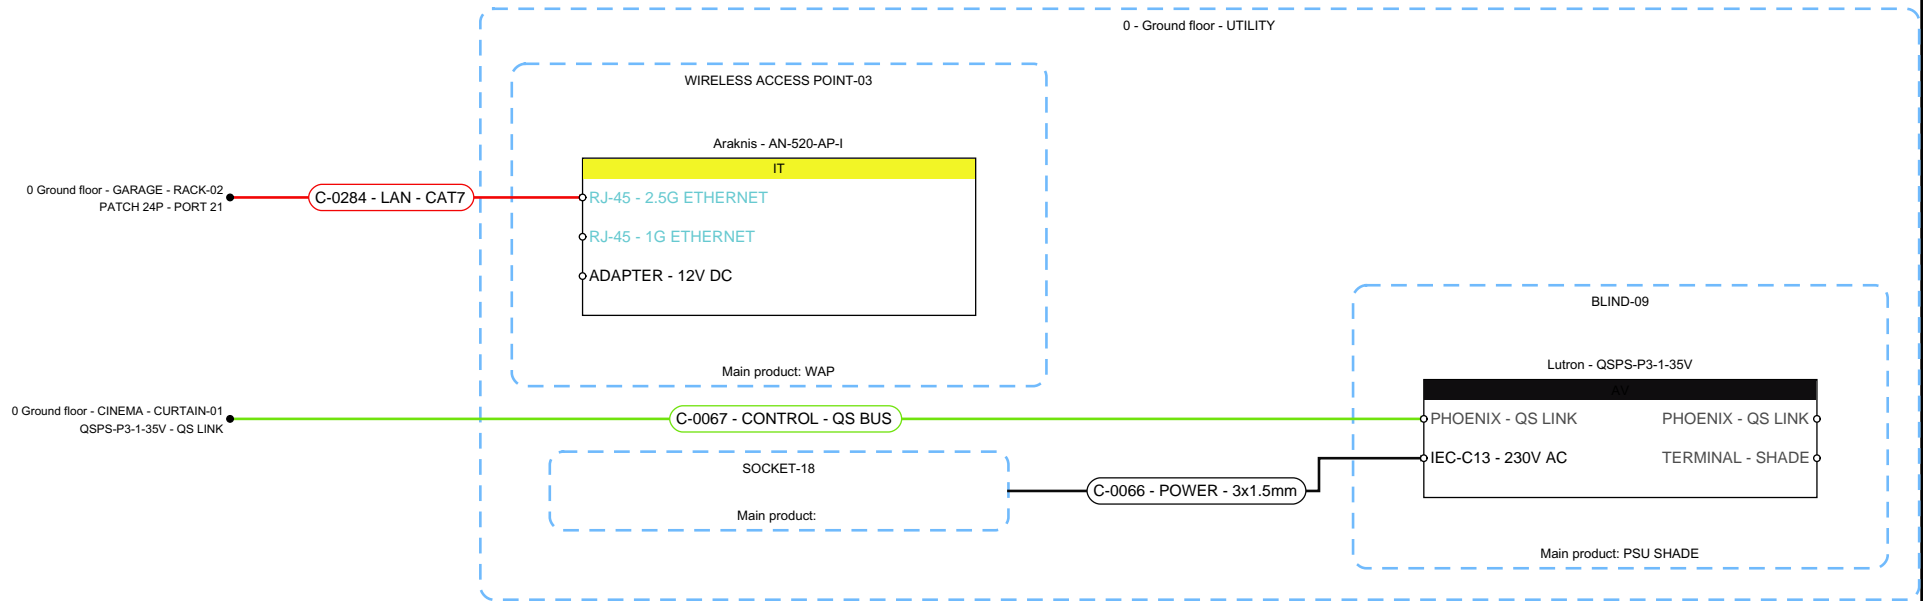

R001 - Arci-Tech House	
	0 - Ground floor - UTILITY	
	Exported by: Kieran McGuire	Release: In progress
	Exported date: 3/5/2025	Release date: 3/5/2025
	Type: Multi line schematic	Papersize: A4 ~ ANSI A Page: 13 from 28
1Install 27 OLD GLOUCESTER STREET WC1N 3AX London W: https://1install.co.uk/