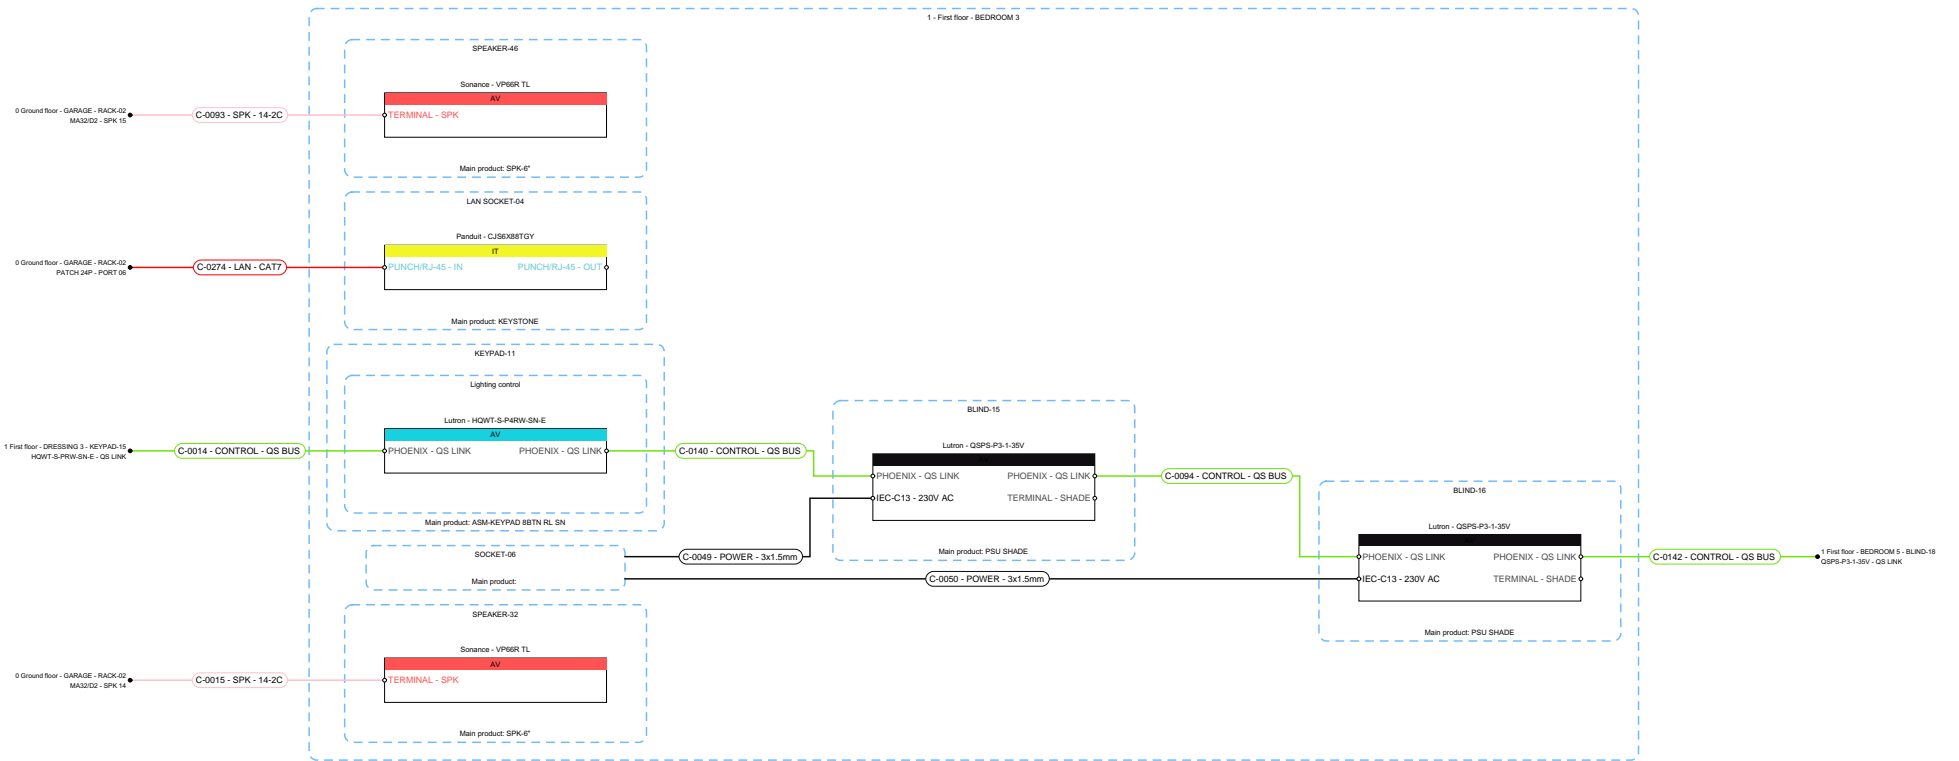

1Install 27 OLD GLOUCESTER STREET WC1N 3AX London W: https://1install.co.uk/	R001 - Arci-Tech House	
	1 - First floor - BEDROOM 3	
	Exported by: Kieran McGuire	Release: In progress
	Exported date: 3/5/2025	Release date: 3/5/2025
	Type: Multi line schematic	Papersize: A4 ~ ANSI A Page: 19 from 28