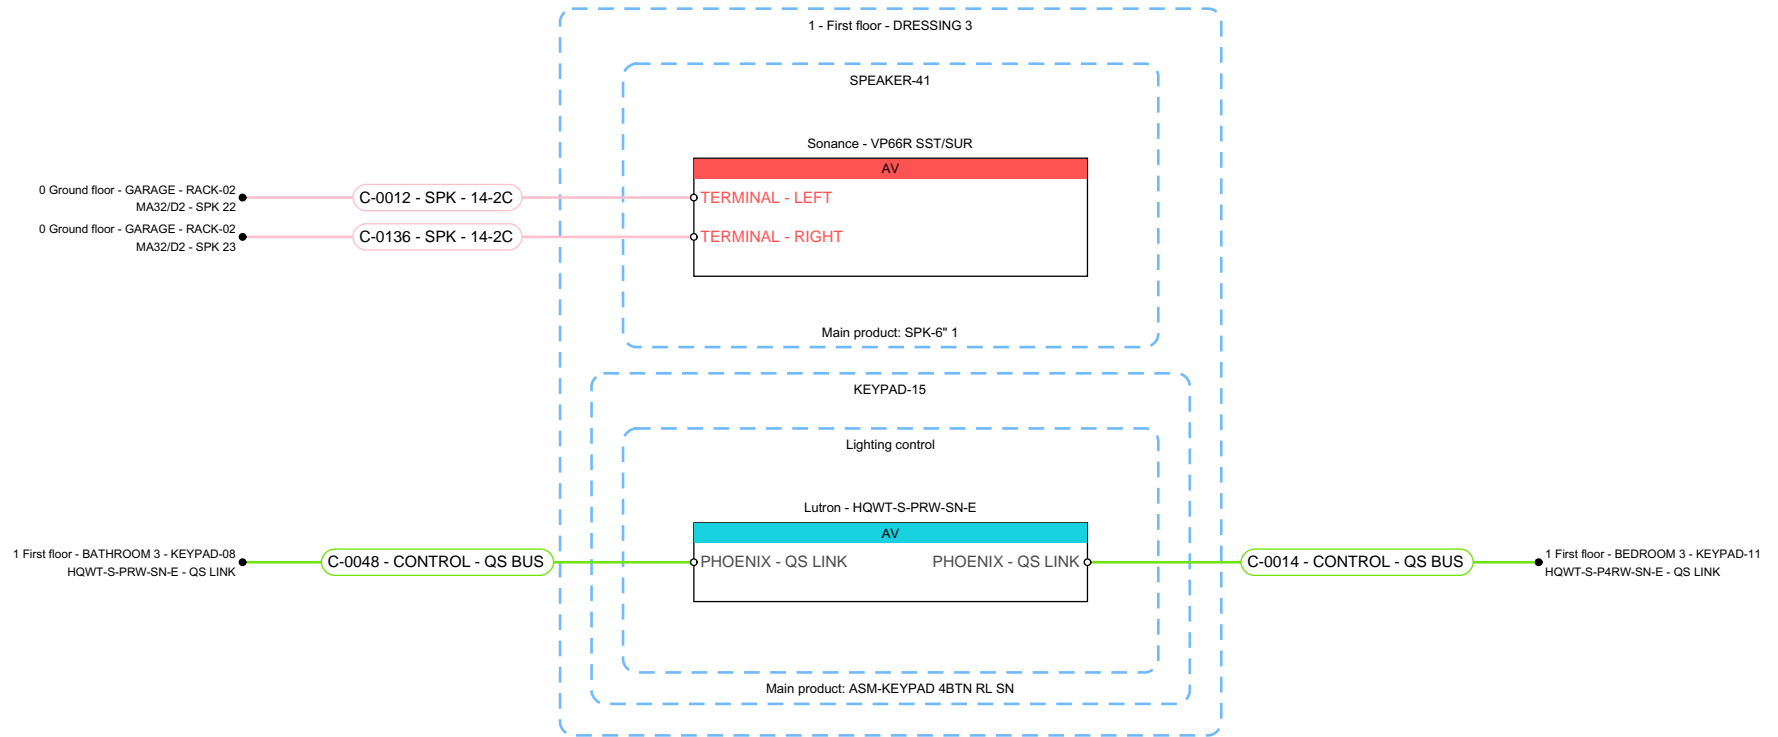

R001 - Arci-Tech House	
	1 - First floor - DRESSING 3	
	Exported by: Kieran McGuire	Release: In progress
	Exported date: 3/5/2025	Release date: 3/5/2025
	Type: Multi line schematic	Papersize: A4 ~ ANSI A Page: 23 from 28
1Install 27 OLD GLOUCESTER STREET WC1N 3AX London W: https://1install.co.uk/