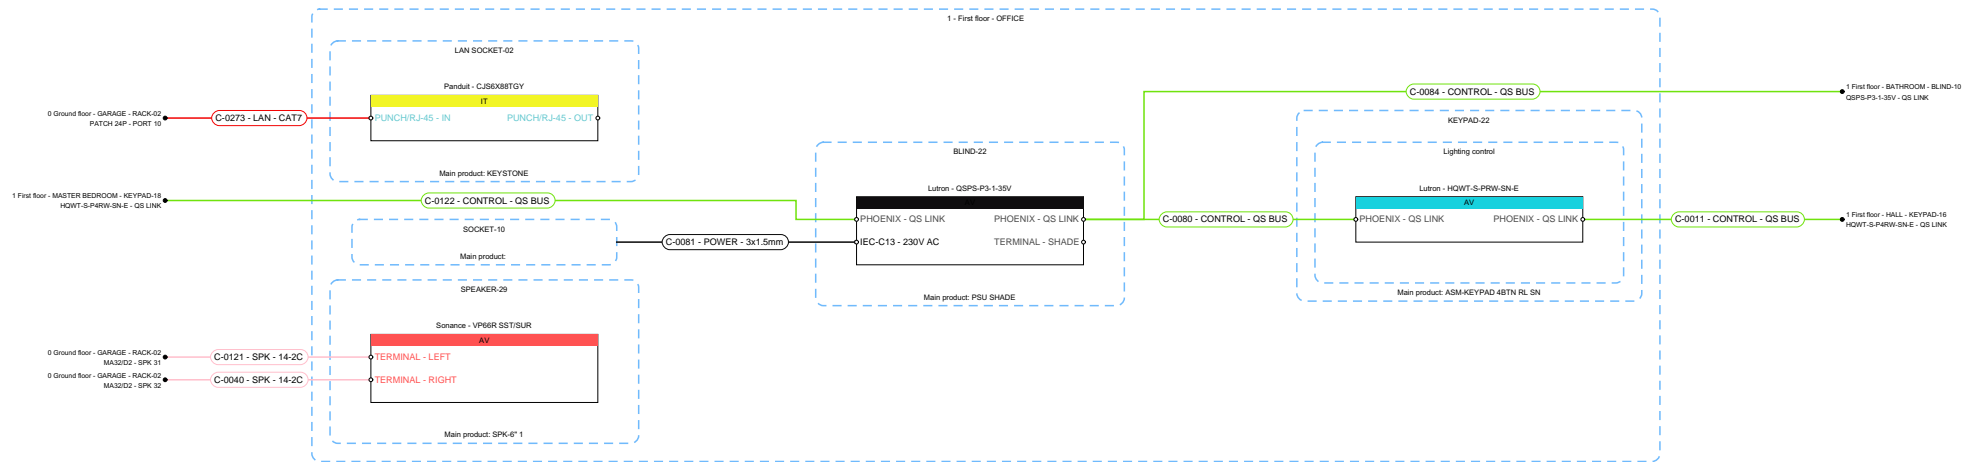

R001 - Arci-Tech House	
	1 - First floor - OFFICE	
	Exported by: Kieran McGuire	Release: In progress
	Exported date: 3/5/2025	Release date: 3/5/2025
	Type: Multi line schematic	Papersize: A4 ~ ANSI A Page: 28 from 28
1Install 27 OLD GLOUCESTER STREET WC1N 3AX London W: https://1install.co.uk/