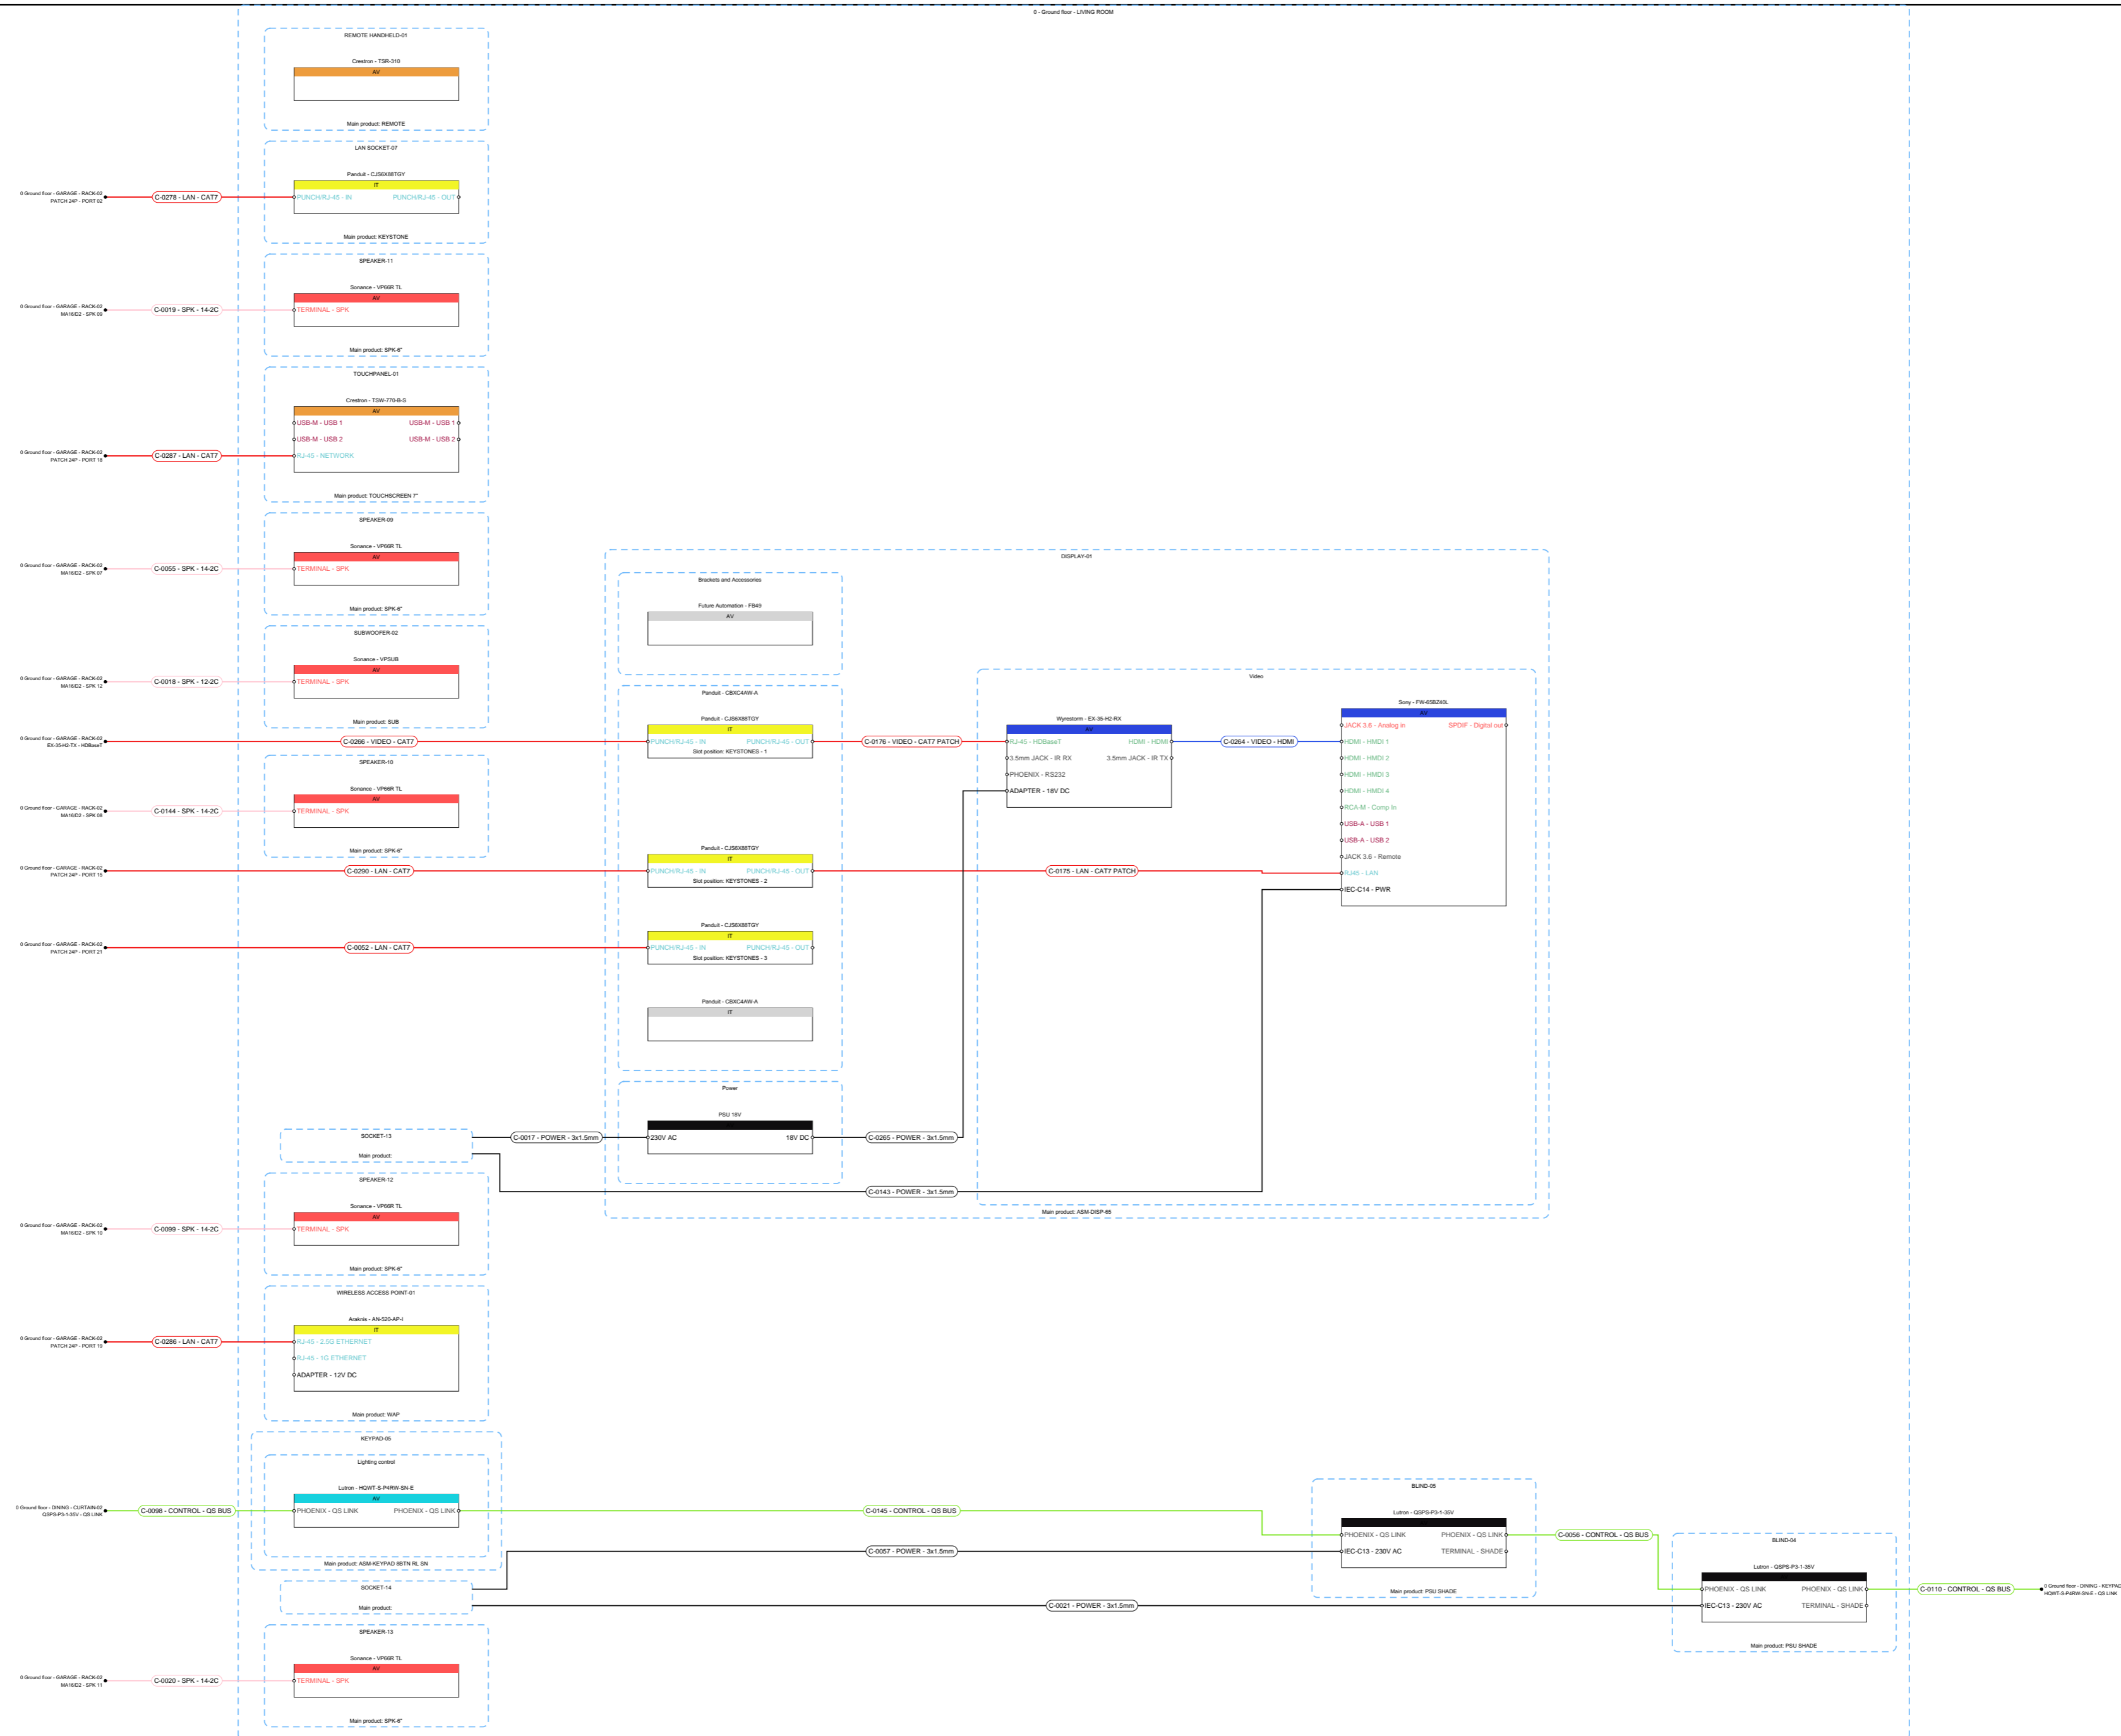

R001 - Arci-Tech House	
0 - Ground floor - LIVING ROOM	
Exported by: Kieran McGuire	Release: In progress
Exported date: 3/5/2025	Release date: 3/5/2025
Type: Multi line schematic	Papersize: A2 - ANSI C Page: 7 from 28
11install 27 OLD GLOUCESTER STREET WC1N 3AX London W: https://11install.co.uk/