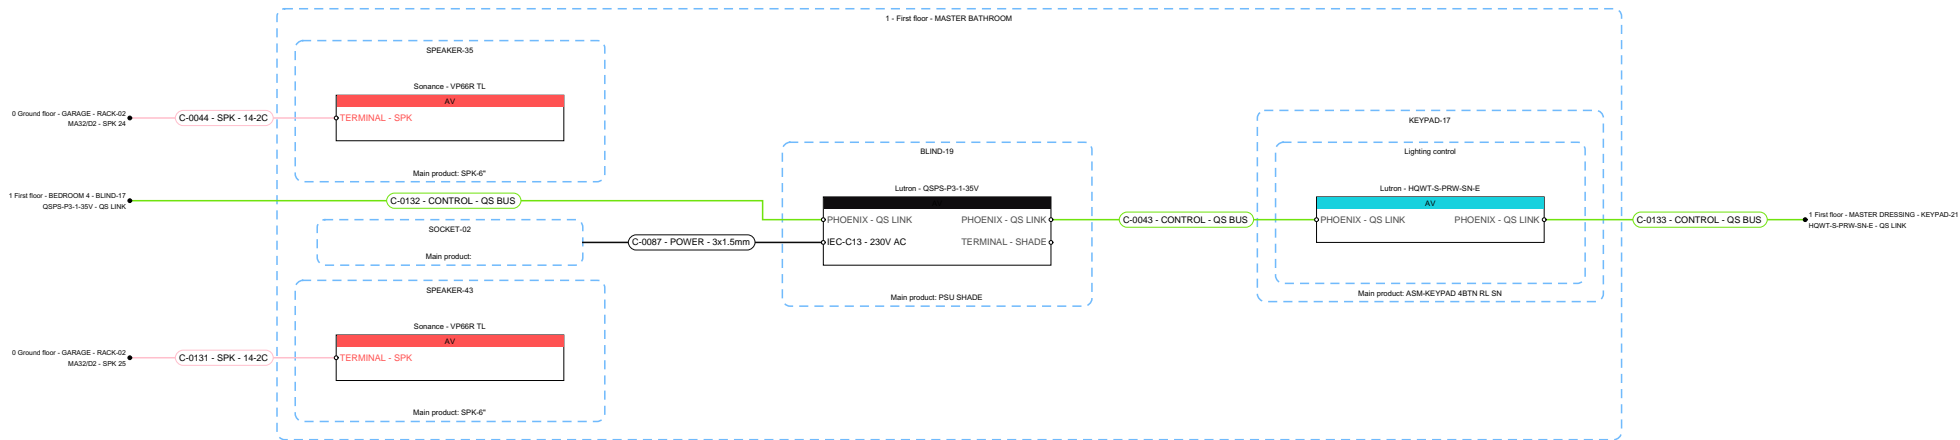

R001 - Arci-Tech House	
	1 - First floor - MASTER BATHROOM	
	Exported by: Kieran McGuire	Release: In progress
	Exported date: 3/5/2025	Release date: 3/5/2025
	Type: Multi line schematic	Papersize: A4 ~ ANSI A Page: 25 from 28
1Install 27 OLD GLOUCESTER STREET WC1N 3AX London W: https://1install.co.uk/