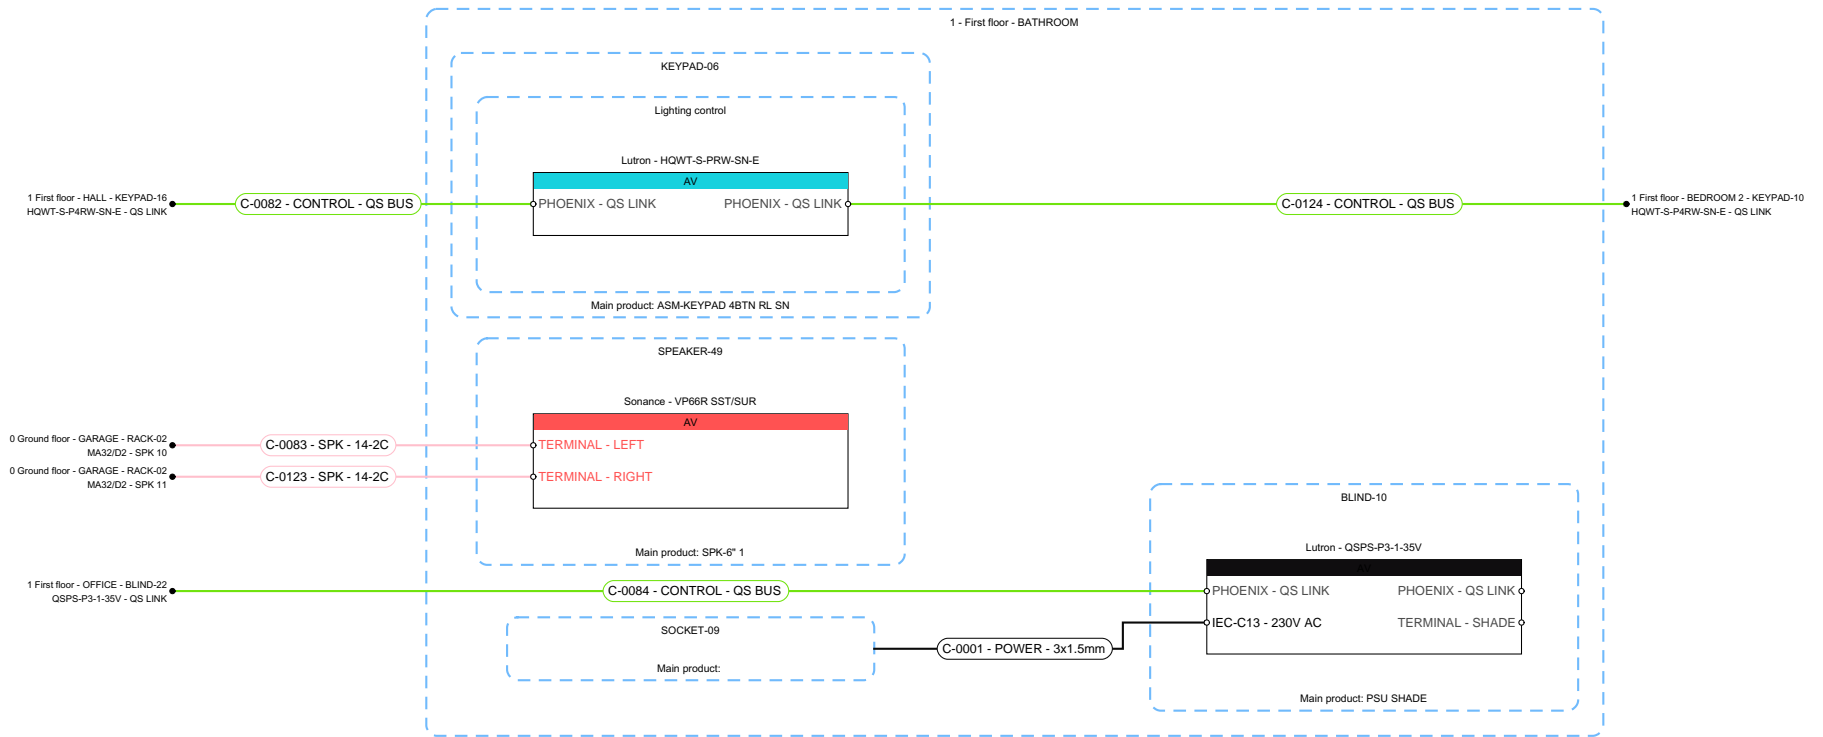

R001 - Arci-Tech House	
	1 - First floor - BATHROOM	
	Exported by: Kieran McGuire	Release: In progress
	Exported date: 3/5/2025	Release date: 3/5/2025
	Type: Multi line schematic	Papersize: A4 ~ ANSI A Page: 14 from 28
1Install 27 OLD GLOUCESTER STREET WC1N 3AX London W: https://1install.co.uk/