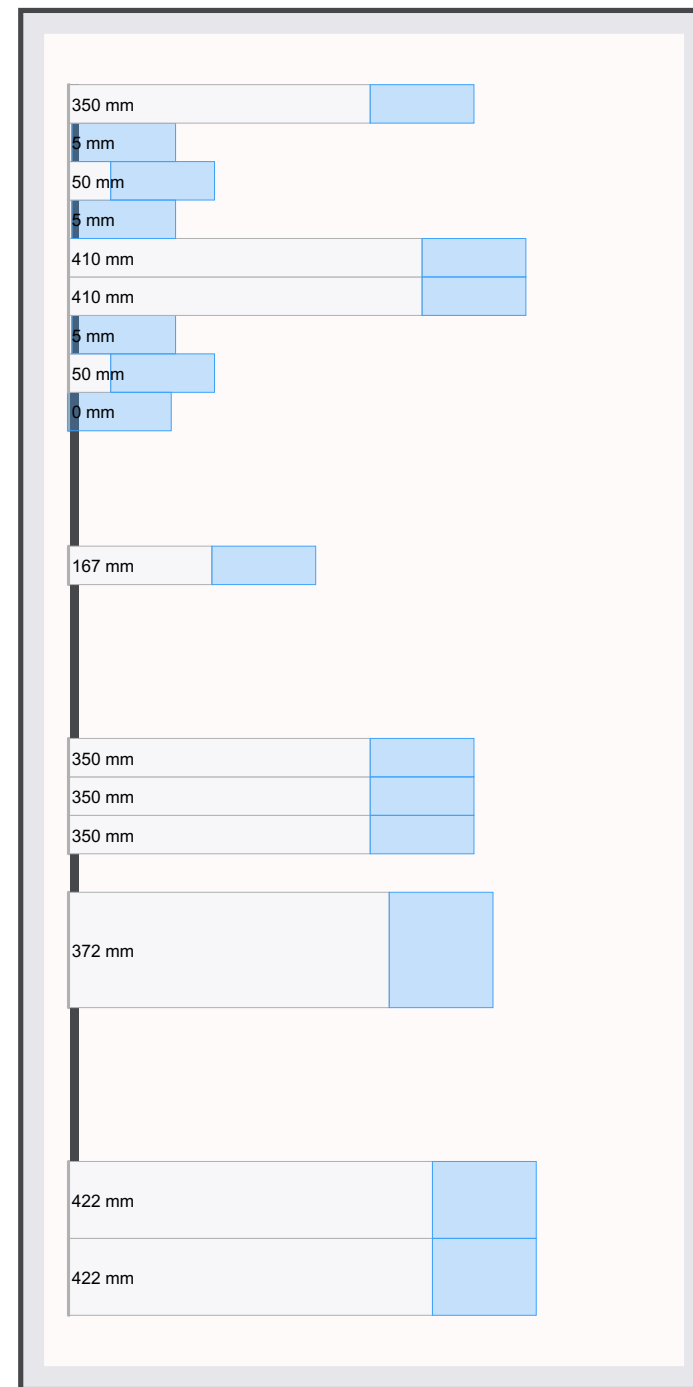

SIDE

0.80 m

1.60 m

SPECIFICATIONS

Power	Heatload	Weight
9 W	30 BTU	3 Kg
W	BTU	Kg
W	BTU	Kg
W	BTU	Kg
440 W	129 BTU	3 Kg
440 W	129 BTU	3 Kg
W	BTU	Kg
W	BTU	Kg
W	BTU	Kg

15 W	50 BTU	1 Kg

13 W	35 BTU	2 Kg
W	BTU	2 Kg
9 W	30 BTU	2 Kg

W	700 BTU	9 Kg

775 W	595 BTU	14 Kg

1514 W	1066 BTU	16 Kg

Sub total FRONT	3215 W	2764 BTU	55 Kg

Sub total products not in Elevation	4 W	BTU	75 Kg

Total	3219 W	2764 BTU	130 Kg

PARTLIST

- FRONT - 1 Innosonix - MA32/D2
- FRONT - 3 Innosonix - MA16/D2
- FRONT - 9 Marantz - Cinema 70s
- FRONT - 13 SHELFS 1xHDMI TX
  - └ PSU 18V
  - └ SHELFS 1U
- SLOT - 1 Wyrestorm - EX-35-H2-TX
- FRONT - 14 SKY + SHELFS
  - └ RTI - VIRSA MOUSE IR Emitter
  - └ SHELFS 1U
  - └ Sky - SkyQ2TB
- FRONT - 15 Apple - SHELFS + ATV
  - └ Apple - Apple TV 4K 64GB
  - └ SHELFS 1U
- FRONT - 20 Crestron - CP4
  - └ Crestron - CP4
  - └ PSU 24V
- FRONT - 24 Gude - 8041-2
- FRONT - 25 PATCH 24P
- FRONT - 26 BRUSH
- FRONT - 27 Araknis - AN-320-SW-R-24-POE
- FRONT - 28 Araknis - AN-320-SW-R-24-POE
- FRONT - 29 BRUSH
- FRONT - 30 PATCH 24P
- FRONT - 31 BRUSH
- FRONT - 32 SHELFS FIREWALL
  - └ Fortinet - FortiGate 50G
  - └ PSU 12V
  - └ SHELFS 1U
- Lutron - PKG - QSPS-DH-1-75
  - └ Lutron - HQP7-2
  - └ Lutron - PKG - QSPS-DH-1-75

RACK-32U-1600x600x800

Type: Rack Layout

R001 - Arci-Tech House

0 Ground floor - GARAGE - RACK-02

Release: In progress

Release date: 3/5/2025

Exported date: 3/5/2025

Exported by: Kieran McGuire

Papersize: A3 - ANSI B Page: 2 from 2