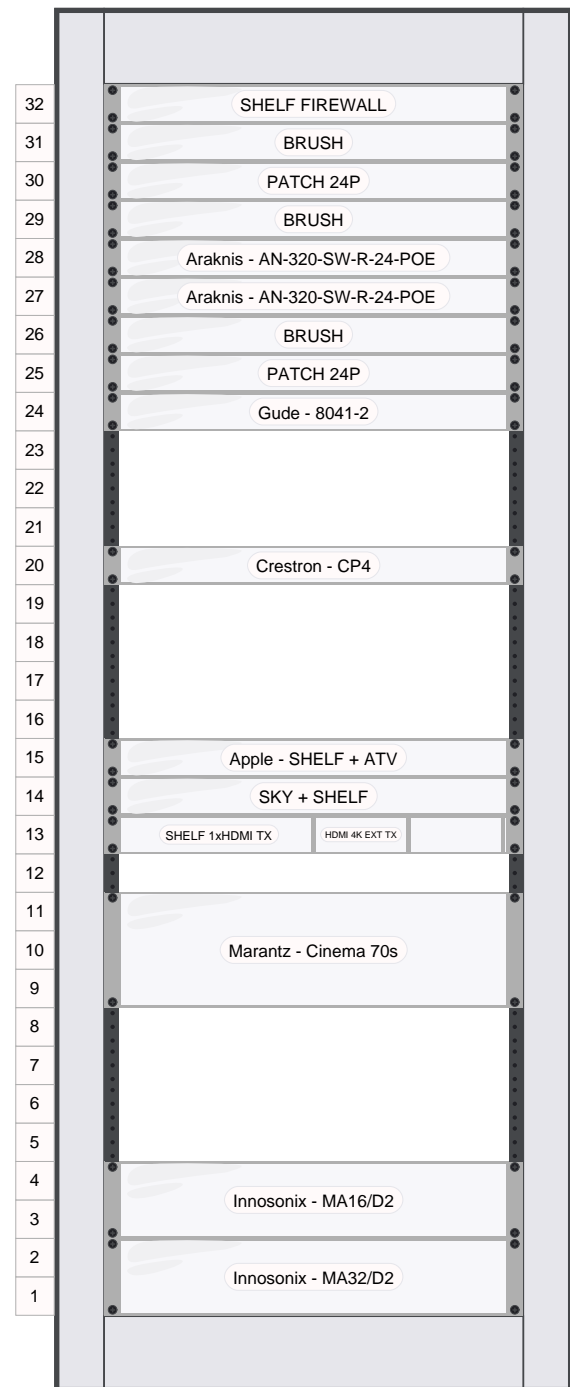

0 Ground floor - GARAGE - RACK-02

FRONT

0.60 m